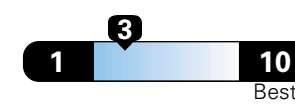

Smog Rating (tailpipe only)

This vehicle emits 470 grams CO2 per mile. The best emits 0 grams per mile (tailpipe only). Producing and distributing fuel also creates emissions; learn more at fuel economy.gov.

Actual results will vary for many reasons, including driving conditions and how you drive and maintain your vehicle. The average new vehicle gets 27 MPG and cost $7,000 to fuel over 5 years. Cost estimates are based on 15,000 miles per year at $2.55 per gallon. MPGe is miles per gasoline gallon equivalent. Vehicle emissions are a significant cause of climate change and smog.

fuel economy.gov

Calculate personalized estimates and compare vehicles