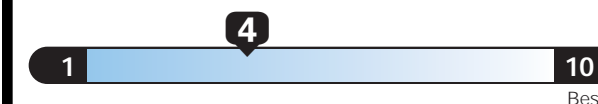

This vehicle emits 470 grams CO2 per mile. The best emits 0 grams per mile (tailpipe only). Producing and distributing fuel also creates emissions; learn more at fuel economy.gov

Actual results will vary for many reasons, including driving conditions and how you drive and maintain your vehicle. The average new vehicle gets 25 MPG and cost $9,000 to fuel over 5 years. Cost estimates are based on 15,000 miles per year at $3.00 per gallon. MPGe is miles per gasoline gallon equivalent. Vehicle emissions are a significant cause of climate change and smog.

fuel economy.gov

Calculate personalized estimates and compare vehicles