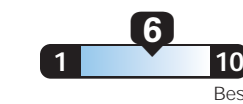

This vehicle emits 470 grams CO2 per mile. The best emits 0 grams per mile (tailpipe only). Producing and distributing fuel also creates emissions; learn more at fuel economy.gov

Actual results will vary for many reasons, including driving conditions and how you drive and maintain your vehicle. The average new vehicle gets 25 MPG and cost $9,000 to fuel over 5 years. Cost estimates are based on 15,000 miles per year at $3.00 per gallon. MPGe is miles per gasoline gallon equivalent. Vehicle emissions are a significant cause of climate change and smog.

fuel economy.gov

Calculate personalized estimates and compare vehicles