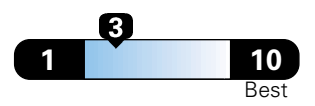

5.3 gallons per 100 miles

**You spend
 \$3,000
 in fuel costs
 over 5 years
 compared to the
 average new vehicle.**

**Annual fuel cost
 \$2,000**

Fuel Economy & Greenhouse Gas Rating (tailpipe only)

Smog Rating (tailpipe only)