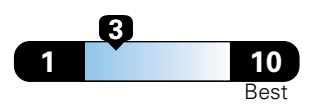

5.3 gallons per 100 miles

**You spend
 \$3,000
 in fuel costs
 over 5 years
 compared to the
 average new vehicle.**

**Annual fuel cost
 \$2,000**

Fuel Economy & Greenhouse Gas Rating (tailpipe only)

Smog Rating (tailpipe only)