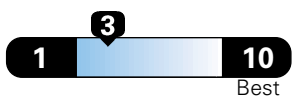

5.3 gallons per 100 miles

**You spend
 \$3,000
 in fuel costs
 over 5 years
 compared to the
 average new vehicle.**

**Annual fuel cost
 \$2,000**

Fuel Economy & Greenhouse Gas Rating (tailpipe only)

Smog Rating (tailpipe only)