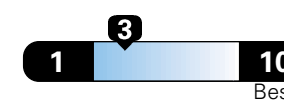

Smog Rating (tailpipe only)

This vehicle emits 470 grams CO2 per mile. The best emits 0 grams per mile (tailpipe only). Producing and distributing fuel also creates emissions; learn more at fuel economy.gov.

Actual results will vary for many reasons, including driving conditions and how you drive and maintain your vehicle. The average new vehicle gets 27 MPG and cost $7,000 to fuel over 5 years. Cost estimates are based on 15,000 miles per year at $2.55 per gallon. MPGe is miles per gasoline gallon equivalent. Vehicle emissions are a significant cause of climate change and smog.

fuel economy.gov

Calculate personalized estimates and compare vehicles

Smartphone QR Code™