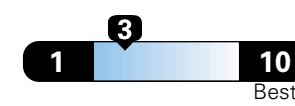

This vehicle emits 470 grams CO2 per mile. The best emits 0 grams per mile (tailpipe only). Producing and distributing fuel also creates emissions; learn more at fuel economy.gov.

Actual results will vary for many reasons, including driving conditions and how you drive and maintain your vehicle. The average new vehicle gets 27 MPG and cost $7,000 to fuel over 5 years. Cost estimates are based on 15,000 miles per year at $2.55 per gallon. MPGe is miles per gasoline gallon equivalent. Vehicle emissions are a significant cause of climate change and smog.

fuel economy.gov

Calculate personalized estimates and compare vehicles

Smartphone
QR Code™