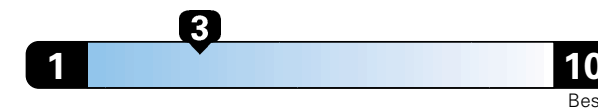

EXTERIOR FEATURES

19-Inch x 7.0-Inch Painted Aluminum Wheels
Body-Color Grille

Dual Bright Exhaust Tips
Front Fog Lamps
Black Headlamp Bezels
Power-Heated Mirrors w/ Manual Fold-Away
Compact Spare Tire

OPTIONAL EQUIPMENT (May Replace Standard Equipment)
White Noise Tri-Coat Exterior Color $500

Customer Preferred Package 28J
Driver Convenience Group $845

ParkSense® Rear Park-Assist System
Universal Garage-Door Opener

Black Side Roof Rails $249
225/55R19 BSW All-Season Touring Tires
Kumho Brand Tires

Destination Charge $1,495

TOTAL PRICE: * $38,384

WARRANTY COVERAGE
5-year or 60,000-mile Powertrain Limited Warranty.
3-year or 36,000-mile Basic Limited Warranty.
Ask Dealer for a copy of the limited warranties or see your owner's manual for details.

**5 YEAR / 60,000 MILE
POWERTRAIN WARRANTY**

For more information visit: www.dodge.com
or call 1-800-4ADODGE

FCA US LLC

Fuel Economy and Environment

Gasoline Vehicle

Fuel Economy These estimates reflect new EPA methods beginning with 2017 models.

19 MPG
combined city/hwy
16 city 24 highway

Small SUV 4WD range from 18 to 120 MPG .
The best vehicle rates 136 MPGe.

5.3 gallons per 100 miles

**You spend
$3,000
in fuel costs
over 5 years
compared to the
average new vehicle.**

**Annual fuel cost
$2,000**

Fuel Economy & Greenhouse Gas Rating (tailpipe only)