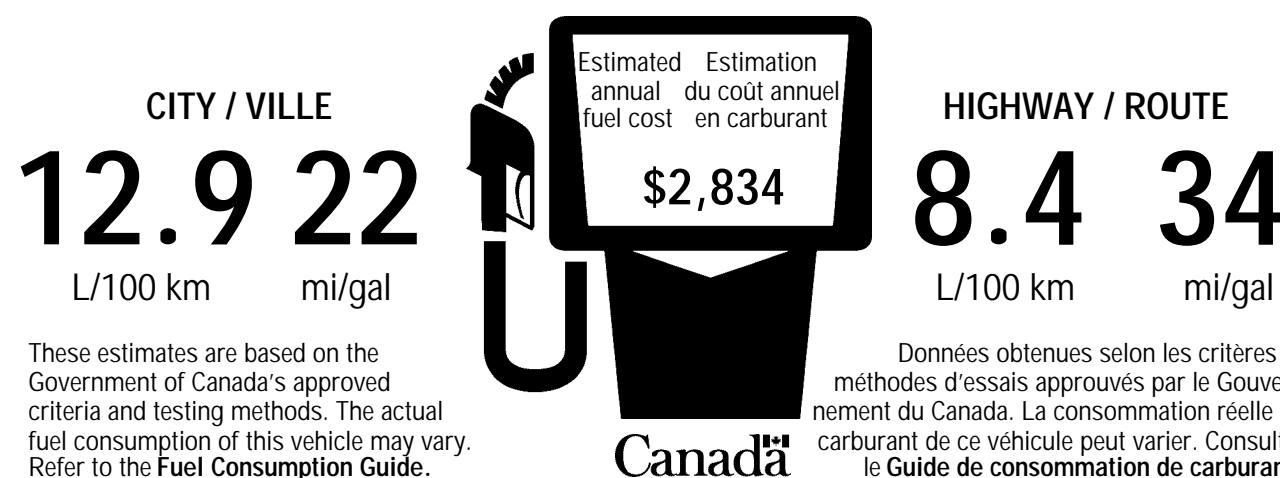

For more information visit: www.dodge.ca or call 1-800-465-2001

Chrysler Canada Inc.

5-YEAR / 100,000-KM
$0 DEDUCTIBLE
POWERTRAIN WARRANTY

24-Hour Roadside Assistance

FULLY TRANSFERABLE

2014 Chrysler, Jeep Dodge and Ram vehicles are backed by a 5-year or 100,000-kilometre fully transferable Powertrain Limited Warranty* with $0 deductible plus 24-hour roadside assistance.+ SRT vehicles are backed by a 3-year or 60,000-kilometre fully transferable Powertrain Limited Warranty* with $0 deductible plus 24-hour roadside assistance. Basic Warranty coverage is for 3 years or 60,000 kilometres.* Rust-through coverage on all body sheet metal is for 3 years. The Cummins Turbo Diesel engine is protected by a separate Limited Warranty, covering the engine for 5 years or 160,000 kilometres.* The EcoDiesel engine is backed by a 5-year or 100,000-kilometre fully transferable Powertrain Limited Warranty* with $0 deductible plus 24-hour roadside assistance.+

* Whichever comes first. Some conditions may apply.*The 5-year/100,000-kilometre Powertrain Limited Warranty does not apply to vehicles sold for certain commercial uses. See your retailer for full details.

*This Vehicle Is Manufactured To Meet Specific Canadian Requirements.
This Vehicle Is Not Manufactured For Sale Or Registration Outside Of Canada.*

ENERGUIDE

Ask your dealer for the FUEL CONSUMPTION GUIDE
or call 1-800-387-2000.

**Demandez le GUIDE DE CONSOMMATION DE CARBURANT
à votre concessionnaire ou composez le 1-800-387-2000.**