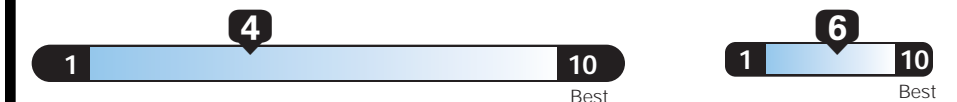

This vehicle emits 470 grams CO2 per mile. The best emits 0 grams per mile (tailpipe only). Producing and distributing fuel also creates emissions; learn more at fuel economy.gov

Actual results will vary for many reasons, including driving conditions and how you drive and maintain your vehicle. The average new vehicle gets 26 MPG and cost $7,000 to fuel over 5 years. Cost estimates are based on 15,000 miles per year at $2.45 per gallon. MPGe is miles per gasoline gallon equivalent. Vehicle emissions are a significant cause of climate change and smog.

fuel economy.gov

Calculate personalized estimates and compare vehicles