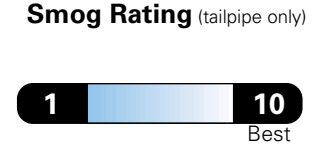

2019 MODEL YEAR
RAM 3500 LARAMIE CREW CAB 4X4

For more information visit: www.ramtrucks.com
or call 1-866-RAMINFO

FCA US LLC

THIS VEHICLE IS MANUFACTURED TO MEET SPECIFIC UNITED STATES REQUIREMENTS. THIS VEHICLE IS NOT MANUFACTURED FOR SALE OR REGISTRATION OUTSIDE OF THE UNITED STATES.

MANUFACTURER'S SUGGESTED RETAIL PRICE OF THIS MODEL INCLUDING DEALER PREPARATION

Base Price: $53,350

RAM 3500 LARAMIE CREW CAB 4X4
Exterior Color: Diamond Black Crystal Pearl-Coat Exterior Paint
Interior Color: Black Interior Color
Interior: Leather-Trimmed Bucket Seats
Engine: 6.4-Liter Heavy-Duty V8 HEMI® with MDS
Transmission: 8-Spd Auto 8HP75-LCV Transmission
STANDARD EQUIPMENT (UNLESS REPLACED BY OPTIONAL EQUIPMENT)

FUNCTIONAL/SAFETY FEATURES
Advanced Multistage Front Airbags
Supplemental Front Seat-Mounted Side Airbags
Supplemental Side-Curtain Front and Rear Airbags
Electric Shift-on-the-Fly Transfer Case
3.73 Axle Ratio
ParkView® Rear Back-Up Camera
ParkSense® Front / Rear Park-Assist System
Hill Start Assist
Electronic Stability Control
Traction Control
Trailer Sway Damping
Trailer Brake Control
Dampened Tailgate
4-Wheel Disc Anti-Lock Brakes
Sentry Key® Theft Deterrent System
Keyless Go™
Remote Proximity Keyless Entry
Remote-Start System
Tire Pressure Information System
Security Alarm

INTERIOR FEATURES
Uconnect® 4 with 8.4-Inch Display
Apple CarPlay®
Google Android Auto™
9-Speaker Alpine® Audio plus Subwoofer
Media Hub (2 USB, Aux)
Integrated Voice Command with Bluetooth®