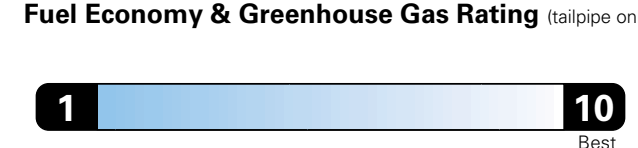

fuel economy.gov

Calculate personalized estimates and compare vehicles