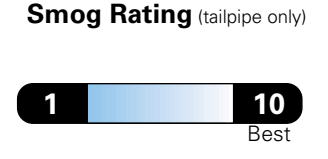

fueleconomy.gov
Calculate personalized estimates and compare vehicles