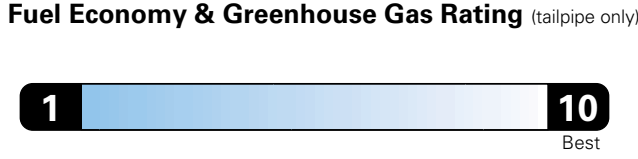

fueleconomy.gov
Calculate personalized estimates and compare vehicles