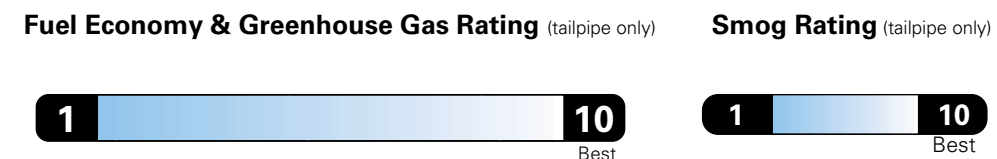

fueleconomy.gov
Calculate personalized estimates and compare vehicles

GOVERNMENT 5-STAR SAFETY RATINGS
This vehicle has not been rated by the government for frontal crash, side crash or rollover risk.
Source: National Highway Traffic Safety Administration (NHTSA)
www.safercar.gov or 1-888-327-4236

MOPAR **VEHICLE PROTECTION**
A PRODUCT OF FCA US LLC
Ask for Mopar Vehicle Protection for your vehicle. We Built It. We Back It.