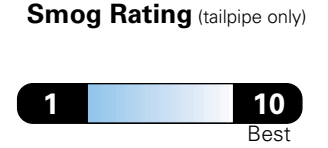

fueleconomy.gov
Calculate personalized estimates and compare vehicles