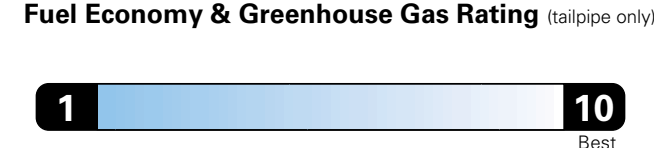

fueleconomy.gov
Calculate personalized estimates and compare vehicles

GOVERNMENT 5-STAR SAFETY RATINGS

This vehicle has not been rated by the government for frontal crash, side crash or rollover risk.

Source: National Highway Traffic Safety Administration (NHTSA)
www.safercar.gov or 1-888-327-4236

VEHICLE PROTECTION
A PRODUCT OF FCA US LLC
Ask for Mopar Vehicle Protection for your vehicle. We Built It. We Back It.