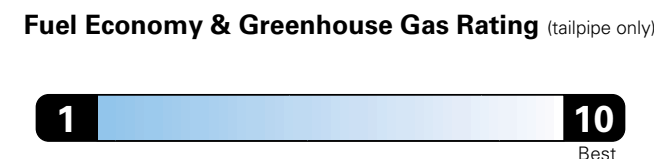

fueleconomy.gov

Calculate personalized estimates and compare vehicles

GOVERNMENT 5-STAR SAFETY RATINGS

This vehicle has not been rated by the government for frontal crash, side crash or rollover risk.

Source: National Highway Traffic Safety Administration (NHTSA)
www.safercar.gov or 1-888-327-4236

VEHICLE PROTECTION
A PRODUCT OF FCA US LLC
Ask for Mopar Vehicle Protection for your vehicle. We Built It. We Back It.