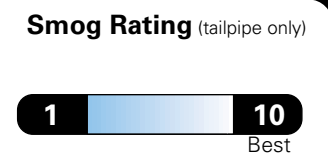

fueleconomy.gov

Calculate personalized estimates and compare vehicles