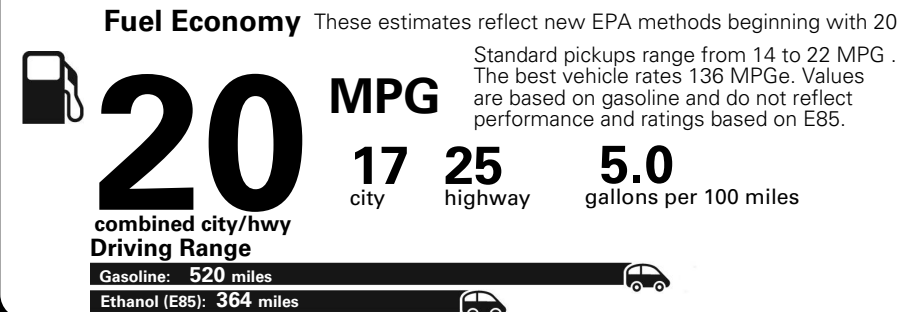

MANUFACTURER'S SUGGESTED RETAIL PRICE OF THIS MODEL INCLUDING DEALER PREPARATION

Base Price: \$27,295

RAM 1500 TRADESMAN REG CAB 4X2
Exterior Color: Brilliant Black Crystal Pearl-Coat Exterior Paint
Interior Color: Black/Diesel Gray Interior Colors
Interior: Cloth 40 / 20 / 40 Bench Seat
Engine: 3.6-Liter V6 24-Valve VVT Engine
Transmission: 8-Speed Automatic 845RE Transmission

Fuel Economy and Environment

**Flexible Fuel Vehicle
Gasoline-Ethanol (E85)**

You spend \$2,500
in fuel costs over 5 years compared to the average new vehicle.

Annual fuel cost \$1,900

Actual results will vary for many reasons, including driving conditions and how you drive and maintain your vehicle. The average new vehicle gets 27 MPG and cost \$7,000 to fuel over 5 years. Cost estimates are based on 15,000 miles per year at \$2.55 per gallon. This is a dual fueled automobile. MPGe is miles per gasoline gallon equivalent. Vehicle emissions are a significant cause of climate change and smog.