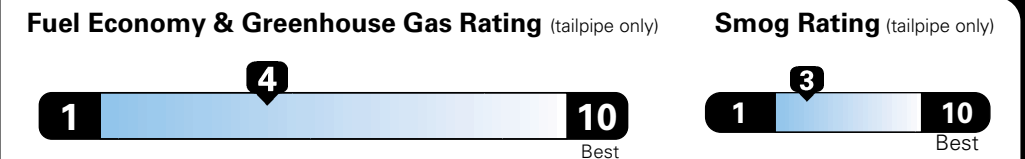

MANUFACTURER'S SUGGESTED RETAIL PRICE OF THIS MODEL INCLUDING DEALER PREPARATION

Base Price: \$27,295

RAM 1500 TRADESMAN REG CAB 4X2
Exterior Color: Brilliant Black Crystal Pearl-Coat Exterior Paint
Interior Color: Black/Diesel Gray Interior Colors
Interior: Cloth 40 / 20 / 40 Bench Seat
Engine: 3.6-Liter V6 24-Valve VVT Engine
Transmission: 8-Speed Automatic 845RE Transmission

Fuel Economy and Environment

**Flexible Fuel Vehicle
Gasoline-Ethanol (E85)**

You spend \$2,500
in fuel costs over 5 years compared to the average new vehicle.

Annual fuel cost \$1,900

Actual results will vary for many reasons, including driving conditions and how you drive and maintain your vehicle. The average new vehicle gets 27 MPG and cost \$7,000 to fuel over 5 years. Cost estimates are based on 15,000 miles per year at \$2.55 per gallon. This is a dual fueled automobile. MPGe is miles per gasoline gallon equivalent. Vehicle emissions are a significant cause of climate change and smog.