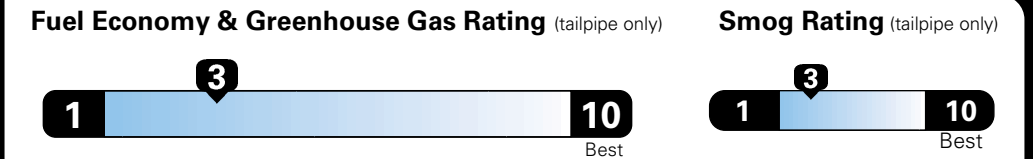

MANUFACTURER'S SUGGESTED RETAIL PRICE OF THIS MODEL INCLUDING DEALER PREPARATION

Base Price: \$31,895

RAM 1500 TRADESMAN REG CAB 4X4
Exterior Color: Bright White Clear Coat Exterior Paint
Interior Color: Black/Diesel Gray Interior Colors
Interior: Heavy-Duty Vinyl 40 / 20 / 40 Split Bench Seat
Engine: 3.6-Liter V6 24-Valve VVT Engine
Transmission: 8-Speed Automatic 845RE Transmission
STANDARD EQUIPMENT (UNLESS REPLACED BY OPTIONAL EQUIPMENT)
 FUNCTIONAL/SAFETY FEATURES

5 YEAR / 60,000 MILE
POWERTRAIN WARRANTY

Fuel Economy and Environment

Flexible Fuel Vehicle
 Gasoline-Ethanol (E85)

You spend \$3,000
 in fuel costs over 5 years compared to the average new vehicle.

Annual fuel cost \$2,000

This vehicle emits 475 grams CO2 per mile. The best emits 0 grams per mile (tailpipe only). Producing and distributing fuel also creates emissions; learn more at fuelconomy.gov.

Actual results will vary for many reasons, including driving conditions and how you drive and maintain your vehicle. The average new vehicle gets 27 MPG and cost \$7,000 to fuel over 5 years. Cost estimates are based on 15,000 miles per year at \$2.55 per gallon. This is a dual fueled automobile. MPGe is miles per gasoline gallon equivalent. Vehicle emissions are a significant cause of climate change and smog.