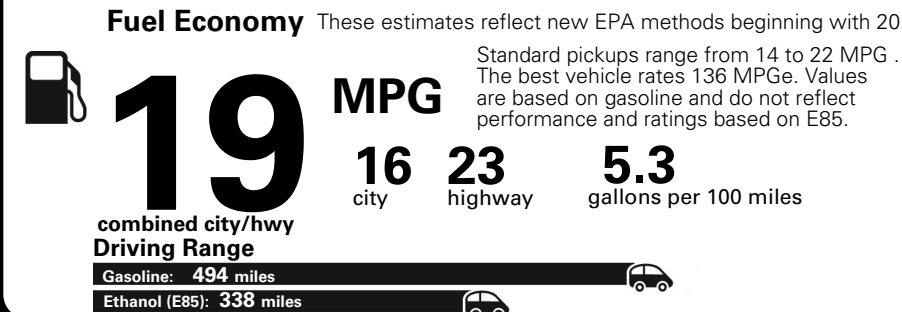

MANUFACTURER'S SUGGESTED RETAIL PRICE OF THIS MODEL INCLUDING DEALER PREPARATION

Base Price: \$31,895

RAM 1500 TRADESMAN REG CAB 4X4
Exterior Color: Bright White Clear Coat Exterior Paint
Interior Color: Black/Diesel Gray Interior Colors
Interior: Heavy-Duty Vinyl 40 / 20 / 40 Split Bench Seat
Engine: 3.6-Liter V6 24-Valve VVT Engine
Transmission: 8-Speed Automatic 845RE Transmission
STANDARD EQUIPMENT (UNLESS REPLACED BY OPTIONAL EQUIPMENT)
 FUNCTIONAL/SAFETY FEATURES

Power Windows with Front One-Touch-Down Feature
 Black Exterior Mirrors
 Flex Fuel Vehicle

Destination Charge \$1,695

TOTAL PRICE: * \$34,325

WARRANTY COVERAGE
 5-year or 60,000-mile Powertrain Limited Warranty.
 3-year or 36,000-mile Basic Limited Warranty.
 Ask Dealer for a copy of the limited warranties or see your owner's manual for details.

5 YEAR / 60,000 MILE
POWERTRAIN WARRANTY

Fuel Economy and Environment

Flexible Fuel Vehicle
 Gasoline-Ethanol (E85)

You spend \$3,000
 in fuel costs over 5 years compared to the average new vehicle.

Annual fuel cost \$2,000

This vehicle emits 475 grams CO2 per mile. The best emits 0 grams per mile (tailpipe only). Producing and distributing fuel also creates emissions; learn more at fuelconomy.gov.

Actual results will vary for many reasons, including driving conditions and how you drive and maintain your vehicle. The average new vehicle gets 27 MPG and cost \$7,000 to fuel over 5 years. Cost estimates are based on 15,000 miles per year at \$2.55 per gallon. This is a dual fueled automobile. MPGe is miles per gasoline gallon equivalent. Vehicle emissions are a significant cause of climate change and smog.