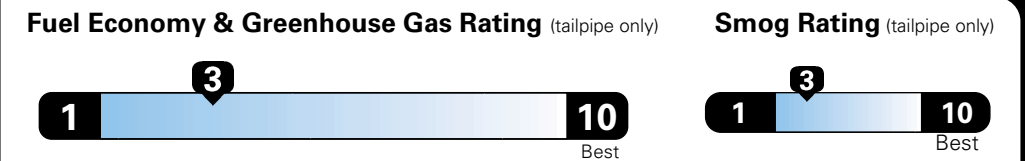

MANUFACTURER'S SUGGESTED RETAIL PRICE OF THIS MODEL INCLUDING DEALER PREPARATION

Base Price: \$31,895

RAM 1500 TRADESMAN REG CAB 4X4
 Exterior Color: Bright White Clear Coat
 Interior Color: Black/Diesel Gray
 Interior: HD Vinyl 40/20/40 Split Bench Seat
 Engine: 3.6L V6 24V VVT Engine
 Transmission: 8-Spd Auto 845RE Trans (Make)
STANDARD EQUIPMENT (UNLESS REPLACED BY OPTIONAL EQUIPMENT)
 FUNCTIONAL/SAFETY FEATURES

5 YEAR / 60,000 MILE
POWERTRAIN WARRANTY

Fuel Economy and Environment

Flexible Fuel Vehicle
 Gasoline-Ethanol (E85)

You spend \$3,000
 in fuel costs over 5 years compared to the average new vehicle.

Annual fuel cost \$2,000

Actual results will vary for many reasons, including driving conditions and how you drive and maintain your vehicle. The average new vehicle gets 27 MPG and cost \$7,000 to fuel over 5 years. Cost estimates are based on 15,000 miles per year at \$2.55 per gallon. This is a dual fueled automobile. MPGe is miles per gasoline gallon equivalent. Vehicle emissions are a significant cause of climate change and smog.