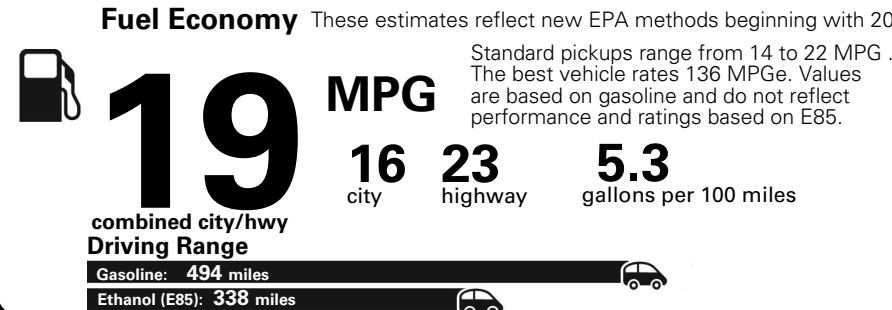

MANUFACTURER'S SUGGESTED RETAIL PRICE OF THIS MODEL INCLUDING DEALER PREPARATION

Base Price: \$31,895

RAM 1500 TRADESMAN REG CAB 4X4
 Exterior Color: Bright White Clear Coat
 Interior Color: Black/Diesel Gray
 Interior: HD Vinyl 40/20/40 Split Bench Seat
 Engine: 3.6L V6 24V VVT Engine
 Transmission: 8-Spd Auto 845RE Trans (Make)
STANDARD EQUIPMENT (UNLESS REPLACED BY OPTIONAL EQUIPMENT)
 FUNCTIONAL/SAFETY FEATURES

5 YEAR / 60,000 MILE
POWERTRAIN WARRANTY

Fuel Economy and Environment

Flexible Fuel Vehicle
 Gasoline-Ethanol (E85)

You spend \$3,000
 in fuel costs over 5 years compared to the average new vehicle.

Annual fuel cost \$2,000

Actual results will vary for many reasons, including driving conditions and how you drive and maintain your vehicle. The average new vehicle gets 27 MPG and cost \$7,000 to fuel over 5 years. Cost estimates are based on 15,000 miles per year at \$2.55 per gallon. This is a dual fueled automobile. MPGe is miles per gasoline gallon equivalent. Vehicle emissions are a significant cause of climate change and smog.