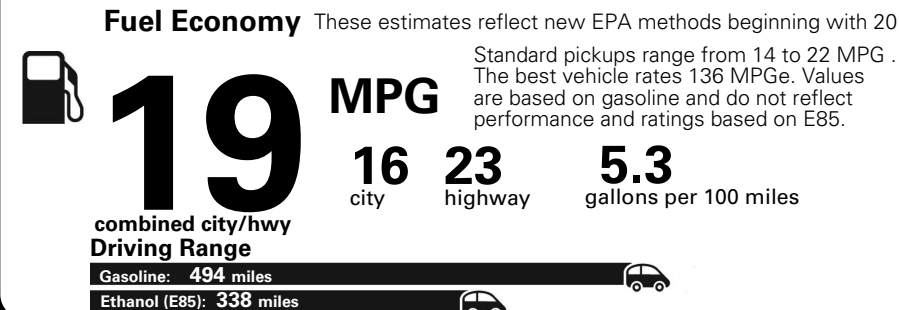

MANUFACTURER'S SUGGESTED RETAIL PRICE OF THIS MODEL INCLUDING DEALER PREPARATION

Base Price: \$31,995

RAM 1500 TRADESMAN REG CAB 4X4
 Exterior Color: Granite Crystal Metallic Clear Coat Exterior Paint
 Interior Color: Black/Diesel Gray Interior Colors
 Interior: Cloth 40 / 20 / 40 Bench Seat
 Engine: 3.6-Liter V6 24-Valve VVT Engine
 Transmission: 8-Speed Automatic 845RE Transmission

Fuel Economy and Environment

**Flexible Fuel Vehicle
 Gasoline-Ethanol (E85)**

You spend \$3,000
 in fuel costs over 5 years compared to the average new vehicle.

Annual fuel cost \$2,000

Actual results will vary for many reasons, including driving conditions and how you drive and maintain your vehicle. The average new vehicle gets 27 MPG and cost \$7,000 to fuel over 5 years. Cost estimates are based on 15,000 miles per year at \$2.55 per gallon. This is a dual fueled automobile. MPGe is miles per gasoline gallon equivalent. Vehicle emissions are a significant cause of climate change and smog.