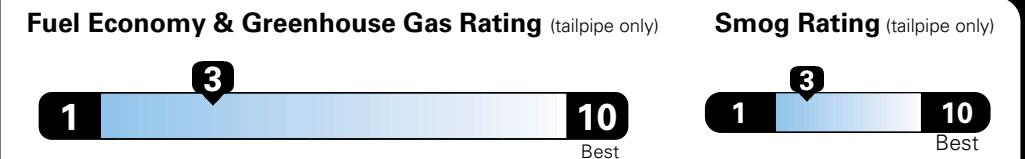

MANUFACTURER'S SUGGESTED RETAIL PRICE OF THIS MODEL INCLUDING DEALER PREPARATION

Base Price: \$31,995

RAM 1500 TRADESMAN REG CAB 4X4
 Exterior Color: Granite Crystal Metallic Clear Coat Exterior Paint
 Interior Color: Black/Diesel Gray Interior Colors
 Interior: Cloth 40 / 20 / 40 Bench Seat
 Engine: 3.6-Liter V6 24-Valve VVT Engine
 Transmission: 8-Speed Automatic 845RE Transmission

Fuel Economy and Environment

**Flexible Fuel Vehicle
 Gasoline-Ethanol (E85)**

You spend \$3,000
 in fuel costs over 5 years compared to the average new vehicle.

Annual fuel cost \$2,000

Actual results will vary for many reasons, including driving conditions and how you drive and maintain your vehicle. The average new vehicle gets 27 MPG and cost \$7,000 to fuel over 5 years. Cost estimates are based on 15,000 miles per year at \$2.55 per gallon. This is a dual fueled automobile. MPGe is miles per gasoline gallon equivalent. Vehicle emissions are a significant cause of climate change and smog.