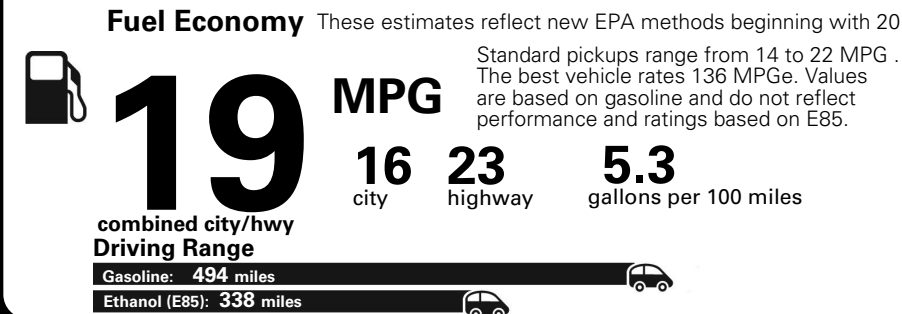

MANUFACTURER'S SUGGESTED RETAIL PRICE OF THIS MODEL INCLUDING DEALER PREPARATION

Base Price: \$31,895

RAM 1500 TRADESMAN REG CAB 4X4
Exterior Color: Bright White Clear Coat Exterior Paint
Interior Color: Black/Diesel Gray Interior Colors
Interior: Heavy-Duty Vinyl 40 / 20 / 40 Split Bench Seat
Engine: 3.6-Liter V6 24-Valve VVT Engine
Transmission: 8-Speed Automatic 845RE Transmission
STANDARD EQUIPMENT (UNLESS REPLACED BY OPTIONAL EQUIPMENT)
 FUNCTIONAL/SAFETY FEATURES

**5 YEAR / 60,000 MILE
 POWERTRAIN WARRANTY**

Fuel Economy and Environment

**Flexible Fuel Vehicle
 Gasoline-Ethanol (E85)**

**You spend
 \$3,000
 in fuel costs
 over 5 years
 compared to the
 average new vehicle.**

**Annual fuel cost
 \$2,000**

Actual results will vary for many reasons, including driving conditions and how you drive and maintain your vehicle. The average new vehicle gets 27 MPG and cost \$7,000 to fuel over 5 years. Cost estimates are based on 15,000 miles per year at \$2.55 per gallon. This is a dual fueled automobile. MPGe is miles per gasoline gallon equivalent. Vehicle emissions are a significant cause of climate change and smog.