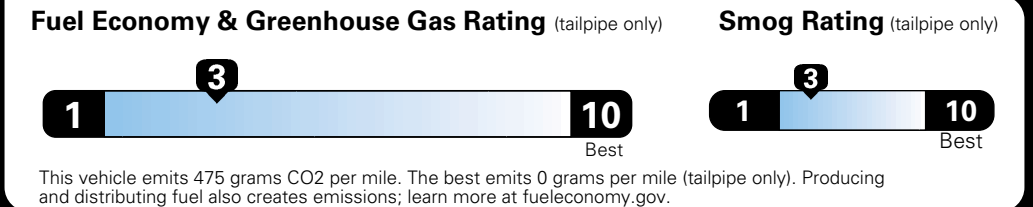

MANUFACTURER'S SUGGESTED RETAIL PRICE OF THIS MODEL INCLUDING DEALER PREPARATION

Base Price: \$31,895

RAM 1500 TRADESMAN REG CAB 4X4
Exterior Color: Bright White Clear Coat Exterior Paint
Interior Color: Black/Diesel Gray Interior Colors
Interior: Heavy-Duty Vinyl 40 / 20 / 40 Split Bench Seat
Engine: 3.6-Liter V6 24-Valve VVT Engine
Transmission: 8-Speed Automatic 845RE Transmission
STANDARD EQUIPMENT (UNLESS REPLACED BY OPTIONAL EQUIPMENT)
 FUNCTIONAL/SAFETY FEATURES

**5 YEAR / 60,000 MILE
 POWERTRAIN WARRANTY**

Fuel Economy and Environment

**Flexible Fuel Vehicle
 Gasoline-Ethanol (E85)**

**You spend
 \$3,000
 in fuel costs
 over 5 years
 compared to the
 average new vehicle.**

**Annual fuel cost
 \$2,000**

Actual results will vary for many reasons, including driving conditions and how you drive and maintain your vehicle. The average new vehicle gets 27 MPG and cost \$7,000 to fuel over 5 years. Cost estimates are based on 15,000 miles per year at \$2.55 per gallon. This is a dual fueled automobile. MPGe is miles per gasoline gallon equivalent. Vehicle emissions are a significant cause of climate change and smog.