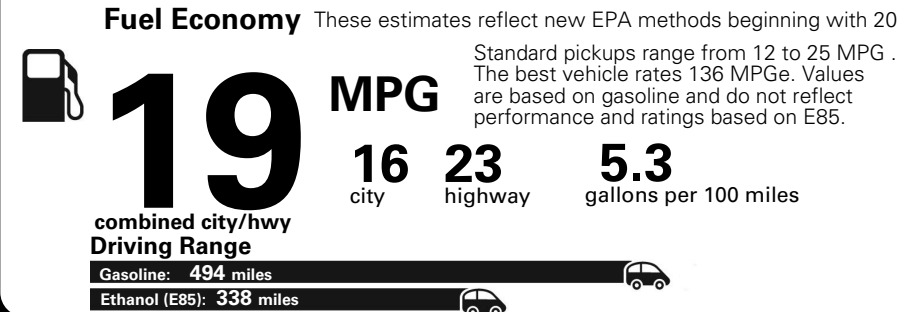

MANUFACTURER'S SUGGESTED RETAIL PRICE OF THIS MODEL INCLUDING DEALER PREPARATION

Base Price: \$31,995

RAM 1500 TRADESMAN REG CAB 4X4
Exterior Color: Bright White Clear Coat Exterior Paint
Interior Color: Black/Diesel Gray Interior Colors
Interior: Cloth 40 / 20 / 40 Bench Seat
Engine: 3.6-Liter V6 24-Valve VVT Engine
Transmission: 8-Speed Automatic 845RE Transmission
STANDARD EQUIPMENT (UNLESS REPLACED BY OPTIONAL EQUIPMENT)

5 YEAR / 60,000 MILE
POWERTRAIN WARRANTY

Fuel Economy and Environment

Flexible Fuel Vehicle
 Gasoline-Ethanol (E85)

You spend \$3,000
 in fuel costs over 5 years compared to the average new vehicle.

Annual fuel cost \$2,000

Actual results will vary for many reasons, including driving conditions and how you drive and maintain your vehicle. The average new vehicle gets 27 MPG and cost \$7,000 to fuel over 5 years. Cost estimates are based on 15,000 miles per year at \$2.55 per gallon. This is a dual fueled automobile. MPGe is miles per gasoline gallon equivalent. Vehicle emissions are a significant cause of climate change and smog.