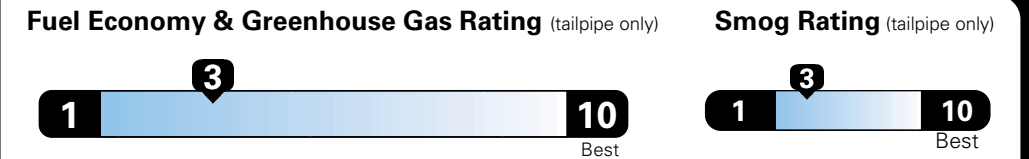

MANUFACTURER'S SUGGESTED RETAIL PRICE OF THIS MODEL INCLUDING DEALER PREPARATION

Base Price: \$31,995

RAM 1500 TRADESMAN REG CAB 4X4
Exterior Color: Bright White Clear Coat Exterior Paint
Interior Color: Black/Diesel Gray Interior Colors
Interior: Cloth 40 / 20 / 40 Bench Seat
Engine: 3.6-Liter V6 24-Valve VVT Engine
Transmission: 8-Speed Automatic 845RE Transmission
STANDARD EQUIPMENT (UNLESS REPLACED BY OPTIONAL EQUIPMENT)

5 YEAR / 60,000 MILE
POWERTRAIN WARRANTY

Fuel Economy and Environment

Flexible Fuel Vehicle
 Gasoline-Ethanol (E85)

You spend \$3,000
 in fuel costs over 5 years compared to the average new vehicle.

Annual fuel cost \$2,000

Actual results will vary for many reasons, including driving conditions and how you drive and maintain your vehicle. The average new vehicle gets 27 MPG and cost \$7,000 to fuel over 5 years. Cost estimates are based on 15,000 miles per year at \$2.55 per gallon. This is a dual fueled automobile. MPGe is miles per gasoline gallon equivalent. Vehicle emissions are a significant cause of climate change and smog.