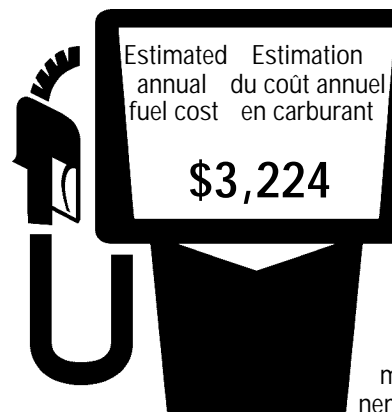

Estimated annual fuel cost $3,224

HIGHWAY / ROUTE
9.8 29
L/100 km mi/gal

These estimates are based on the Government of Canada's approved criteria and testing methods. The actual fuel consumption of this vehicle may vary. Refer to the Fuel Consumption Guide.

Canada

Données obtenues selon les critères et méthodes d'essais approuvés par le Gouvernement du Canada. La consommation réelle de carburant de ce véhicule peut varier. Consultez le Guide de consommation de carburant.

**Demandez le GUIDE DE CONSOMMATION DE CARBURANT
à votre concessionnaire ou composez le 1-800-387-2000.**