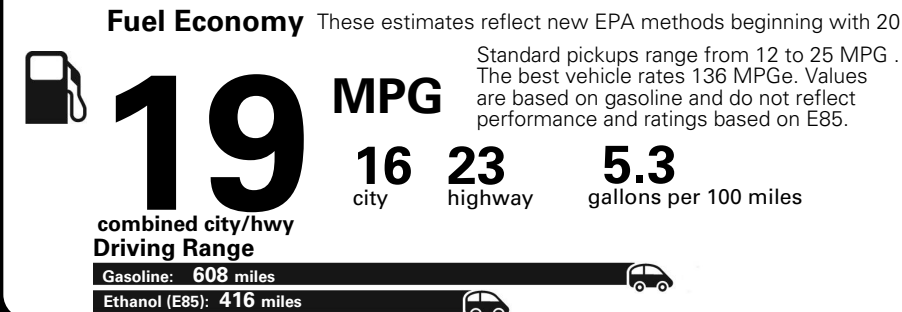

MANUFACTURER'S SUGGESTED RETAIL PRICE OF THIS MODEL INCLUDING DEALER PREPARATION

Base Price: \$31,995

RAM 1500 TRADESMAN REG CAB 4X4
Exterior Color: Bright White Clear Coat Exterior Paint
Interior Color: Black/Diesel Gray Interior Colors
Interior: Cloth 40 / 20 / 40 Bench Seat
Engine: 3.6-Liter V6 24-Valve VVT Engine
Transmission: 8-Speed Automatic 845RE Transmission

Fuel Economy and Environment

Flexible Fuel Vehicle Gasoline-Ethanol (E85)

You spend \$3,000 in fuel costs over 5 years compared to the average new vehicle.

Annual fuel cost \$2,000

Actual results will vary for many reasons, including driving conditions and how you drive and maintain your vehicle. The average new vehicle gets 27 MPG and cost \$7,000 to fuel over 5 years. Cost estimates are based on 15,000 miles per year at \$2.55 per gallon. This is a dual fueled automobile. MPGe is miles per gasoline gallon equivalent. Vehicle emissions are a significant cause of climate change and smog.