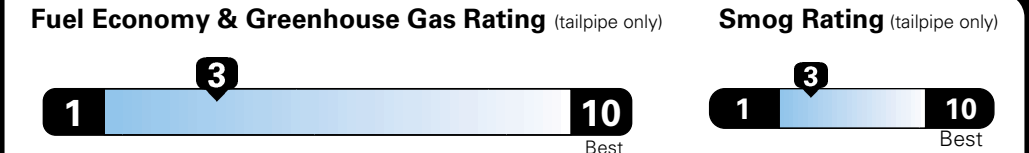

MANUFACTURER'S SUGGESTED RETAIL PRICE OF THIS MODEL INCLUDING DEALER PREPARATION

Base Price: \$31,995

RAM 1500 TRADESMAN REG CAB 4X4
Exterior Color: Bright White Clear Coat Exterior Paint
Interior Color: Black/Diesel Gray Interior Colors
Interior: Cloth 40 / 20 / 40 Bench Seat
Engine: 3.6-Liter V6 24-Valve VVT Engine
Transmission: 8-Speed Automatic 845RE Transmission

Fuel Economy and Environment

Flexible Fuel Vehicle Gasoline-Ethanol (E85)

You spend \$3,000 in fuel costs over 5 years compared to the average new vehicle.

Annual fuel cost \$2,000

Actual results will vary for many reasons, including driving conditions and how you drive and maintain your vehicle. The average new vehicle gets 27 MPG and cost \$7,000 to fuel over 5 years. Cost estimates are based on 15,000 miles per year at \$2.55 per gallon. This is a dual fueled automobile. MPGe is miles per gasoline gallon equivalent. Vehicle emissions are a significant cause of climate change and smog.