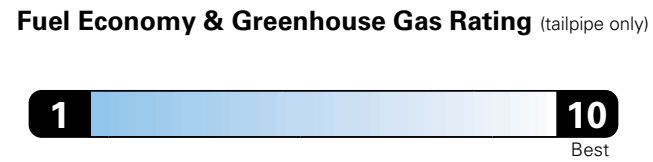

fueleconomy.gov

Calculate personalized estimates and compare vehicles