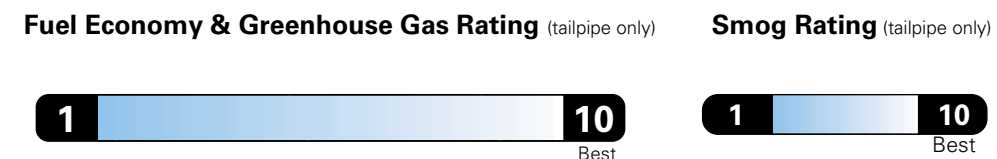

fueleconomy.gov

Calculate personalized estimates and compare vehicles

GOVERNMENT 5-STAR SAFETY RATINGS

Overall Vehicle Score	Not Rated	
Based on the combined ratings of frontal, side, and rollover. Should ONLY be compared to other vehicles of similar size and weight.		
Frontal Crash	Driver Passenger	★★★★★
Based on the risk of injury in a frontal impact. Should ONLY be compared to other vehicles of similar size and weight.		
Side Crash	Front seat Rear seat	Not Rated Not Rated
Based on the risk of injury in a side impact.		
Rollover	★★★	
Based on the risk of rollover in a single-vehicle crash.		

Star ratings range from 1 to 5 stars (★★★★★) with 5 being the highest.
Source: National Highway Traffic Safety Administration (NHTSA)
www.safercar.gov or 1-888-327-4236

The safety ratings above are based on Federal Government tests of particular vehicles equipped with certain features and options. The performance of this vehicle may differ.

VEHICLE PROTECTION
A PRODUCT OF FCA US LLC
Ask for Mopar Vehicle Protection for your vehicle. We Built It. We Back It.