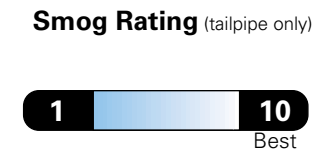

2019 MODEL YEAR

RAM 1500 PROMASTER CARGO 136" WB - HIGH ROOF

For more information visit: www.ramtrucks.com
or call 1-866-RAMINFO

FCA US LLC

THIS VEHICLE IS MANUFACTURED TO MEET SPECIFIC UNITED STATES REQUIREMENTS. THIS VEHICLE IS NOT MANUFACTURED FOR SALE OR REGISTRATION OUTSIDE OF THE UNITED STATES.

MANUFACTURER'S SUGGESTED RETAIL PRICE OF THIS MODEL INCLUDING DEALER PREPARATION

Base Price: $33,045

RAM 1500 PROMASTER C/V HR 136 WB
Exterior Color: Bright White Clear Coat Exterior Paint
Interior Color: Black Interior Color
Interior: Cloth Bucket Seats
Engine: 3.6-Liter V6 24-Valve VVT Engine
Transmission: 6-Speed Automatic 62TE Transmission
STANDARD EQUIPMENT (UNLESS REPLACED BY OPTIONAL EQUIPMENT)
FUNCTIONAL/SAFETY FEATURES