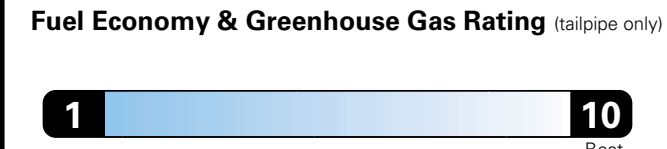

fueleconomy.gov

Calculate personalized estimates and compare vehicles

GOVERNMENT 5-STAR SAFETY RATINGS

This vehicle has not been rated by the government for frontal crash, side crash or rollover risk.

Source: National Highway Traffic Safety Administration (NHTSA)
www.safercar.gov or 1-888-327-4236

VEHICLE PROTECTION
A PRODUCT OF FCA US LLC

Ask for Mopar Vehicle Protection for your vehicle. We Built It. We Back It.