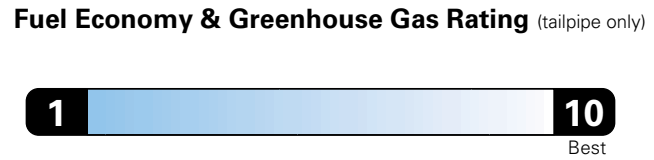

fueleconomy.gov

Calculate personalized estimates and compare vehicles

GOVERNMENT 5-STAR SAFETY RATINGS

This vehicle has not been rated by the government for frontal crash, side crash or rollover risk.

Source: National Highway Traffic Safety Administration (NHTSA)
www.safercar.gov or 1-888-327-4236

VEHICLE PROTECTION
A PRODUCT OF FCA US LLC

Ask for Mopar Vehicle Protection for your vehicle. We Built It. We Back It.