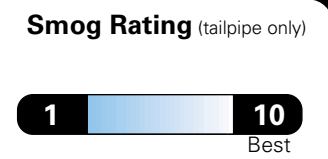

2018 MODEL YEAR
RAM 2500 LIMITED CREW CAB 4X4

For more information visit: www.ramtrucks.com
or call 1-866-RAMINFO

FCA US LLC

THIS VEHICLE IS MANUFACTURED TO MEET SPECIFIC UNITED STATES REQUIREMENTS. THIS VEHICLE IS NOT MANUFACTURED FOR SALE OR REGISTRATION OUTSIDE OF THE UNITED STATES.

MANUFACTURER'S SUGGESTED RETAIL PRICE OF THIS MODEL INCLUDING DEALER PREPARATION

Base Price: $57,795

RAM 2500 LONGHORN CREW CAB 4X4
Exterior Color: Brilliant Black Crystal Pearl-Coat Exterior Paint
Interior Color: Black Interior Color
Interior: Limited Leather Bucket Seats
Engine: 6.7-Liter I6 Cummins® Turbo Diesel Engine
Transmission: 6-Speed Automatic 68RFE Transmission
STANDARD EQUIPMENT (UNLESS REPLACED BY OPTIONAL EQUIPMENT)
FUNCTIONAL/SAFETY FEATURES
Advanced Multistage Front Airbags
Supplemental Front Seat-Mounted Side Airbags
Supplemental Side-Curtain Front and Rear Airbags
ParkView® Rear Back Up Camera
ParkSense® Front / Rear Park-Assist System
3.73 Axle Ratio
Electric Shift-on-the-Fly Transfer Case
Electronic Stability Control

OPTIONAL EQUIPMENT (May Replace Standard Equipment)
Brilliant Black Crystal Pearl-Coat Exterior Paint $200
Limited Package 2FM $3,700