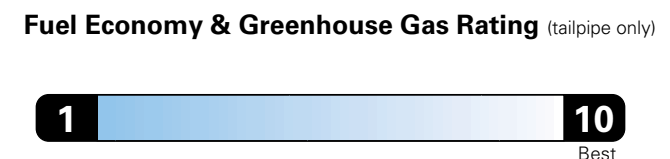

fueleconomy.gov

Calculate personalized estimates and compare vehicles

GOVERNMENT 5-STAR SAFETY RATINGS

Overall Vehicle Score	★★★★★
Based on the combined ratings of frontal, side, and rollover. Should ONLY be compared to other vehicles of similar size and weight.	
Frontal Crash	★★★★★
Driver Passenger	★★★★★
Based on the risk of injury in a frontal impact. Should ONLY be compared to other vehicles of similar size and weight.	
Side Crash	★★★★★
Front seat Rear seat	★★★★★
Based on the risk of injury in a side impact.	
Rollover	★★★
Based on the risk of rollover in a single-vehicle crash.	

Star ratings range from 1 to 5 stars (★★★★★) with 5 being the highest.
Source: National Highway Traffic Safety Administration (NHTSA)
www.safercar.gov or 1-888-327-4236

The safety ratings above are based on Federal Government tests of particular vehicles equipped with certain features and options. The performance of this vehicle may differ.

VEHICLE PROTECTION
A PRODUCT OF FCA US LLC
Ask for Mopar Vehicle Protection for your vehicle. We Built It. We Back It.