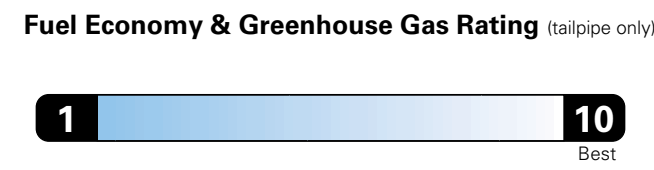

fueleconomy.gov

Calculate personalized estimates and compare vehicles

GOVERNMENT 5-STAR SAFETY RATINGS

Overall Vehicle Score	Not Rated	
Based on the combined ratings of frontal, side, and rollover. Should ONLY be compared to other vehicles of similar size and weight.		
Frontal Crash	Driver Passenger	Not Rated Not Rated
Based on the risk of injury in a frontal impact. Should ONLY be compared to other vehicles of similar size and weight.		
Side Crash	Front seat Rear seat	Not Rated Not Rated
Based on the risk of injury in a side impact.		
Rollover	★★★	
Based on the risk of rollover in a single-vehicle crash.		

Star ratings range from 1 to 5 stars (★★★★★) with 5 being the highest. Source: National Highway Traffic Safety Administration (NHTSA) www.safercar.gov or 1-888-327-4236

The safety ratings above are based on Federal Government tests of particular vehicles equipped with certain features and options. The performance of this vehicle may differ.

VEHICLE PROTECTION
A PRODUCT OF FCA US LLC
Ask for Mopar Vehicle Protection for your vehicle. We Built It. We Back It.