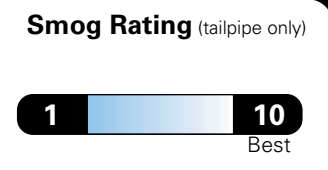

2018 MODEL YEAR
RAM 2500 LIMITED MEGA CAB 4X4

For more information visit: www.ramtrucks.com
or call 1-866-RAMINFO

FCA US LLC

THIS VEHICLE IS MANUFACTURED TO MEET SPECIFIC UNITED STATES REQUIREMENTS. THIS VEHICLE IS NOT MANUFACTURED FOR SALE OR REGISTRATION OUTSIDE OF THE UNITED STATES.

MANUFACTURER'S SUGGESTED RETAIL PRICE OF THIS MODEL INCLUDING DEALER PREPARATION

Base Price: $59,645

RAM 2500 LONGHORN MEGA CAB 4X4
Exterior Color: Brilliant Black Crystal Pearl-Coat Exterior Paint
Interior Color: Black Interior Color
Interior: Limited Leather Bucket Seats
Engine: 6.7-Liter I6 Cummins® Turbo Diesel Engine
Transmission: 6-Speed Automatic 68RFE Transmission
STANDARD EQUIPMENT (UNLESS REPLACED BY OPTIONAL EQUIPMENT)

FUNCTIONAL/SAFETY FEATURES
Advanced Multistage Front Airbags
Supplemental Front Seat-Mounted Side Airbags
Supplemental Side-Curtain Front and Rear Airbags
Electric Shift-on-the-Fly Transfer Case
ParkSense® Front / Rear Park-Assist System
ParkView® Rear Back Up Camera
3.73 Axle Ratio
Electronic Stability Control
Trailer Brake Control
Anti-Lock 4-Wheel Disc Brakes
Remote Keyless Entry
Sentry Key® Theft Deterrent System
Power Front Windows w/ 1-Touch Up and Down Feature
Remote-Start System (N/A Manual Transmission)

INTERIOR FEATURES
Uconnect® 4C NAV with 8.4-Inch Display
Apple CarPlay® Capable

OPTIONAL EQUIPMENT (May Replace Standard Equipment)
Brilliant Black Crystal Pearl-Coat Exterior Paint $200
Limited Package 2FM $3,900