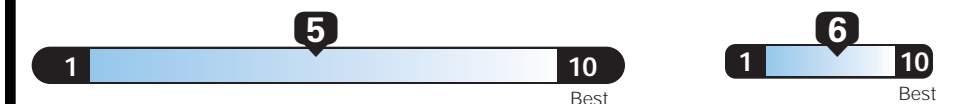

This vehicle emits 357 grams CO2 per mile. The best emits 0 grams per mile (tailpipe only). Producing and distributing fuel also creates emissions; learn more at fuelconomy.gov

Actual results will vary for many reasons, including driving conditions and how you drive and maintain your vehicle. The average new vehicle gets 26 MPG and cost $7,000 to fuel over 5 years. Cost estimates are based on 15,000 miles per year at $2.45 per gallon. This is a dual fueled automobile. MPGe is miles per gasoline gallon equivalent. Vehicle emissions are a significant cause of climate change and smog.

fuelconomy.gov
Calculate personalized estimates and compare vehicles