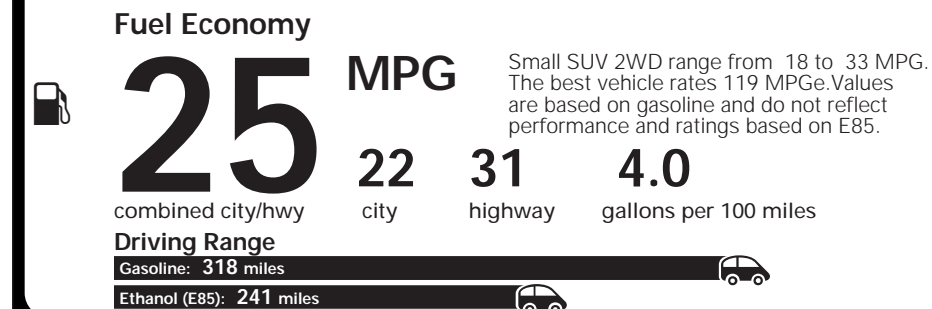

EPA DOT Fuel Economy and Environment

E85 Flexible-Fuel Vehicle
Gasoline-Ethanol (E85)

You save

\$0
in fuel costs
over 5 years

compared to the
average new vehicle.

Annual fuel COST
\$1,800

Fuel Economy & Greenhouse Gas Rating (tailpipe only)