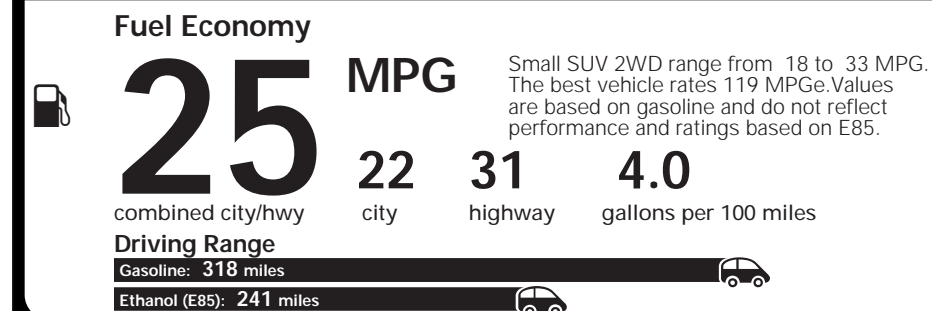

**5 YEAR / 60,000 MILE
POWERTRAIN WARRANTY**

Assembly Point/Port of Entry: JACKSONVILLE, FLORIDA U.S.A.

VIN: ZAC-CJAAT9GP-E22989

L4-VON: 9584

S.L.
0928

THIS LABEL IS ADDED TO THIS VEHICLE TO COMPLY WITH FEDERAL LAW. THE LABEL CANNOT BE REMOVED OR ALTERED PRIOR TO DELIVERY TO THE ULTIMATE PURCHASER.

EPA DOT Fuel Economy and Environment

E85 Flexible-Fuel Vehicle
Gasoline-Ethanol (E85)

You **save**

\$0
in fuel costs
over 5 years

compared to the
average new vehicle.

Annual fuel **COST**
\$1,800

Fuel Economy & Greenhouse Gas Rating (tailpipe only) Smog Rating (tailpipe only)

This vehicle emits 354 grams CO2 per mile. The best emits 0 grams per mile (tailpipe only). Producing and distributing fuel also creates emissions; learn more at fuelconomy.gov

Actual results will vary for many reasons, including driving conditions and how you drive and maintain your vehicle. The average new vehicle gets 25 MPG and cost \$9,000 to fuel over 5 years. Cost estimates are based on 15,000 miles per year at \$3.00 per gallon. This is a dual fueled automobile. MPGe is miles per gasoline gallon equivalent. Vehicle emissions are a significant cause of climate change and smog.