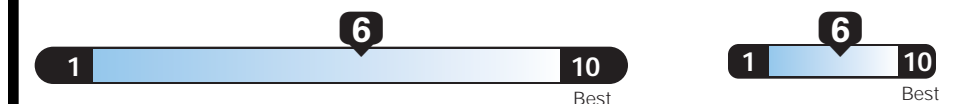

EPA DOT Fuel Economy and Environment

E85 Flexible-Fuel Vehicle
Gasoline-Ethanol (E85)

You **save**

\$0
in fuel costs
over 5 years

compared to the
average new vehicle.

Annual fuel **COST**
\$1,800

Fuel Economy & Greenhouse Gas Rating (tailpipe only) Smog Rating (tailpipe only)