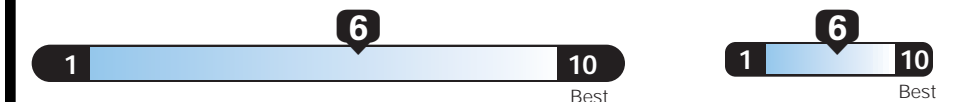

EPA DOT Fuel Economy and Environment

E85 Flexible-Fuel Vehicle Gasoline-Ethanol (E85)

You save \$0
in fuel costs over 5 years compared to the average new vehicle.

Annual fuel cost **\$1,800**

Fuel Economy & Greenhouse Gas Rating (tailpipe only) Smog Rating (tailpipe only)