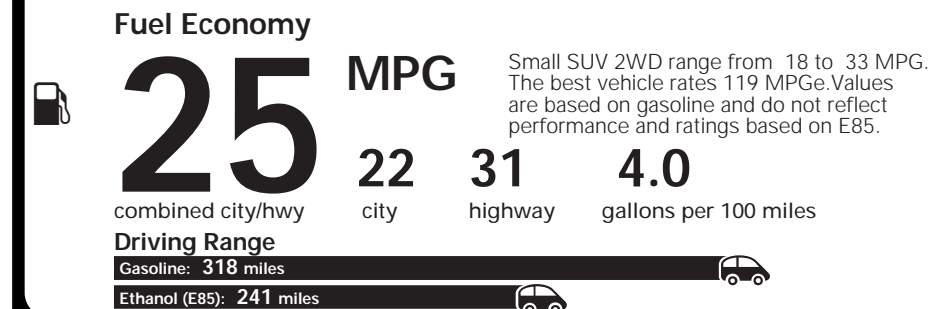

MANUFACTURER'S SUGGESTED RETAIL PRICE OF THIS MODEL INCLUDING DEALER PREPARATION

Base Price: **\$17,995**

JEEP RENEGADE SPORT 4X2
Exterior Color: Alpine White Exterior Paint
Interior Color: Black Interior Color
Interior: Cloth Low-Back Bucket Seats
Engine: 2.4-Liter I4 MultiAir® Engine
Transmission: 9-Speed 948TE Automatic Transmission

**5 YEAR / 60,000 MILE
POWERTRAIN WARRANTY**

Assembly Point/Port of Entry: JACKSONVILLE, FLORIDA U.S.A.

VIN: ZAC-CJAATXGP-E37873 L4-VON: 1127 S.L. 1013

THIS LABEL IS ADDED TO THIS VEHICLE TO COMPLY WITH FEDERAL LAW. THE LABEL CANNOT BE REMOVED OR ALTERED PRIOR TO DELIVERY TO THE ULTIMATE PURCHASER.
* STATE AND/OR LOCAL TAXES IF ANY, LICENSE AND TITLE FEES AND DEALER SUPPLIED AND INSTALLED OPTIONS AND ACCESSORIES ARE NOT INCLUDED IN THIS PRICE. DISCOUNT, IF ANY, IS BASED ON PRICE OF OPTIONS IF PURCHASED SEPARATELY.

EPA DOT Fuel Economy and Environment

E85 Flexible-Fuel Vehicle Gasoline-Ethanol (E85)

You save \$0
in fuel costs over 5 years compared to the average new vehicle.

Annual fuel cost **\$1,800**

Fuel Economy & Greenhouse Gas Rating (tailpipe only) Smog Rating (tailpipe only)

This vehicle emits 354 grams CO2 per mile. The best emits 0 grams per mile (tailpipe only). Producing and distributing fuel also creates emissions; learn more at fuel economy.gov

Actual results will vary for many reasons, including driving conditions and how you drive and maintain your vehicle. The average new vehicle gets 25 MPG and cost \$9,000 to fuel over 5 years. Cost estimates are based on 15,000 miles per year at \$3.00 per gallon. This is a dual fueled automobile. MPGe is miles per gasoline gallon equivalent. Vehicle emissions are a significant cause of climate change and smog.