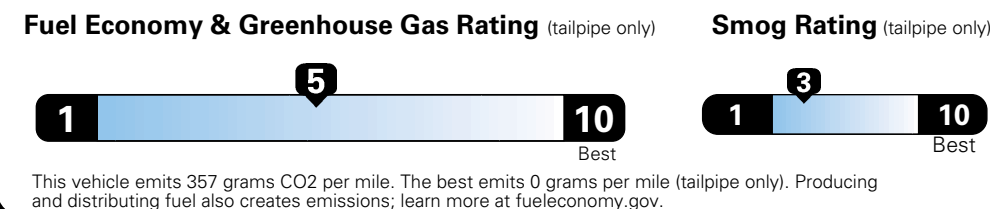

MANUFACTURER'S SUGGESTED RETAIL PRICE OF THIS MODEL INCLUDING DEALER PREPARATION

Base Price: \$21,845

JEOP RENEGADE LATITUDE 4X2
Exterior Color: Anvil Exterior Paint
Interior Color: Black Interior Colors
Interior: Premium Cloth Bucket Seats
Engine: 2.4-Liter I4 MultiAir[®] Engine
Transmission: 9-Speed 948TE Automatic Transmission

For more information visit: www.jeep.com
 or call 1-877-IAM-JEEP

FCA US LLC

Fuel Economy and Environment

**Flexible Fuel Vehicle
 Gasoline-Ethanol (E85)**

You spend \$500
 in fuel costs over 5 years compared to the average new vehicle.

Annual fuel cost \$1,450

Actual results will vary for many reasons, including driving conditions and how you drive and maintain your vehicle. The average new vehicle gets 27 MPG and cost \$6,750 to fuel over 5 years. Cost estimates are based on 15,000 miles per year at \$2.40 per gallon. This is a dual fueled automobile. MPGe is miles per gasoline gallon equivalent. Vehicle emissions are a significant cause of climate change and smog.