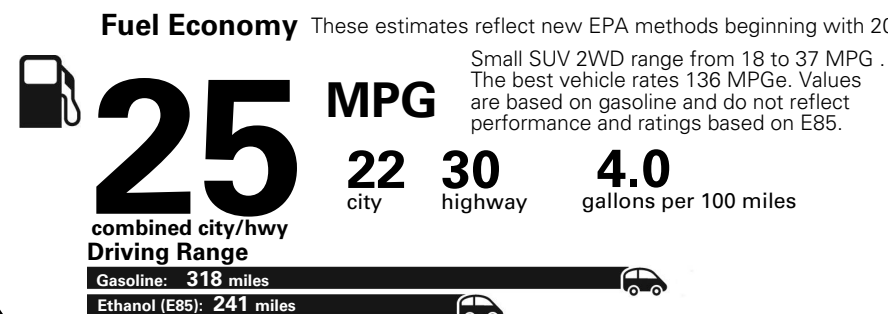

MANUFACTURER'S SUGGESTED RETAIL PRICE OF THIS MODEL INCLUDING DEALER PREPARATION

Base Price: \$21,845

JEOP RENEGADE LATITUDE 4X2
Exterior Color: Anvil Exterior Paint
Interior Color: Black Interior Colors
Interior: Premium Cloth Bucket Seats
Engine: 2.4-Liter I4 MultiAir[®] Engine
Transmission: 9-Speed 948TE Automatic Transmission

For more information visit: www.jeep.com
 or call 1-877-IAM-JEEP

FCA US LLC

Fuel Economy and Environment

**Flexible Fuel Vehicle
 Gasoline-Ethanol (E85)**

You spend \$500
 in fuel costs over 5 years compared to the average new vehicle.