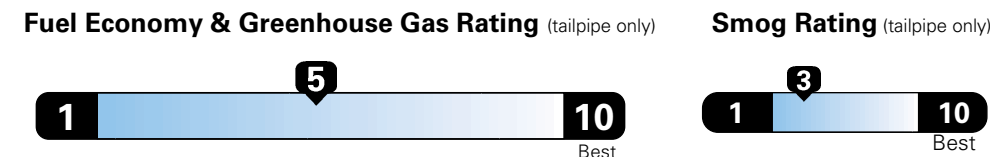

MANUFACTURER'S SUGGESTED RETAIL PRICE OF THIS MODEL INCLUDING DEALER PREPARATION

Base Price: \$21,845

JEOP RENEGADE LATITUDE 4X2
Exterior Color: Alpine White Exterior Paint
Interior Color: Black Interior Colors
Interior: Premium Cloth Bucket Seats
Engine: 2.4-Liter I4 MultiAir® Engine
Transmission: 9-Speed 948TE Automatic Transmission

Fuel Economy and Environment

**E85 Flexible Fuel Vehicle
Gasoline-Ethanol (E85)**

You spend \$500
 in fuel costs over 5 years compared to the average new vehicle.

Annual fuel cost \$1,450

This vehicle emits 357 grams CO2 per mile. The best emits 0 grams per mile (tailpipe only). Producing and distributing fuel also creates emissions; learn more at fuelconomy.gov.