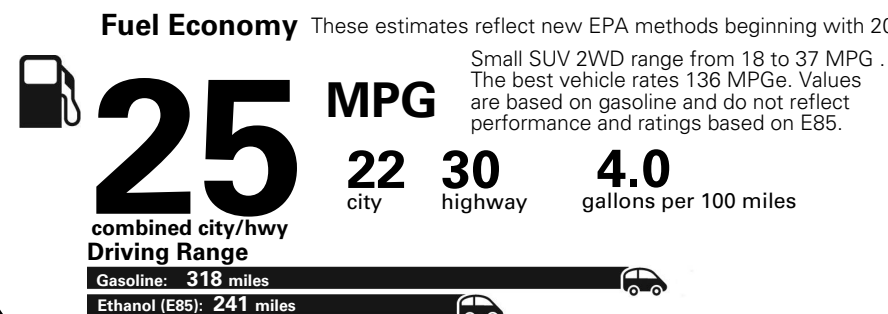

Destination Charge $1,445

TOTAL PRICE: * $28,605

WARRANTY COVERAGE

5-year or 60,000-mile Powertrain Limited Warranty.
3-year or 36,000-mile Basic Limited Warranty.
Ask Dealer for a copy of the limited warranties or see your owner's manual for details.

**5 YEAR / 60,000 MILE
POWERTRAIN WARRANTY**

Assembly Point/Port of Entry: JACKSONVILLE, FLORIDA U.S.A. S.L. SHIP TO: SOLD TO:
VIN: ZAC-CJABB0JP-G98913 L4-VON: 6256 0312

THIS LABEL IS ADDED TO THIS VEHICLE TO COMPLY WITH FEDERAL LAW. THE LABEL CANNOT BE REMOVED OR ALTERED PRIOR TO DELIVERY TO THE ULTIMATE PURCHASER.

* STATE AND/OR LOCAL TAXES IF ANY, LICENSE AND TITLE FEES AND DEALER SUPPLIED AND INSTALLED OPTIONS AND ACCESSORIES ARE NOT INCLUDED IN THIS PRICE. DISCOUNT, IF ANY, IS BASED ON PRICE OF OPTIONS IF PURCHASED SEPARATELY.

Fuel Economy and Environment

**E85 Flexible Fuel Vehicle
Gasoline-Ethanol (E85)**

You spend $500
in fuel costs over 5 years compared to the average new vehicle.

Annual fuel cost $1,450