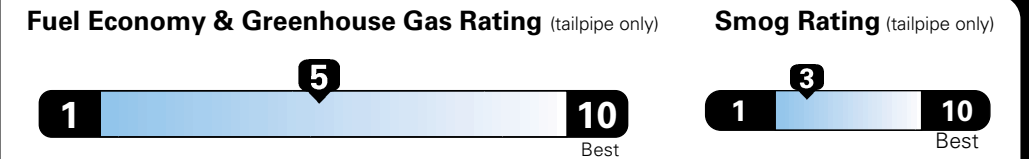

MANUFACTURER'S SUGGESTED RETAIL PRICE OF THIS MODEL INCLUDING DEALER PREPARATION

**Base Price: \$21,845**

**JEOP RENEGADE LATITUDE 4X2**  
**Exterior Color:** Black Exterior Paint  
**Interior Color:** Black Interior Colors  
**Interior:** Premium Cloth Bucket Seats  
**Engine:** 2.4-Liter I4 MultiAir® Engine  
**Transmission:** 9-Speed 948TE Automatic Transmission

## Fuel Economy and Environment

**Flexible Fuel Vehicle  
 Gasoline-Ethanol (E85)**

**You spend \$500**  
 in fuel costs over 5 years compared to the average new vehicle.

**Annual fuel cost \$1,450**

Actual results will vary for many reasons, including driving conditions and how you drive and maintain your vehicle. The average new vehicle gets 27 MPG and cost \$6,750 to fuel over 5 years. Cost estimates are based on 15,000 miles per year at \$2.40 per gallon. This is a dual fueled automobile. MPGe is miles per gasoline gallon equivalent. Vehicle emissions are a significant cause of climate change and smog.