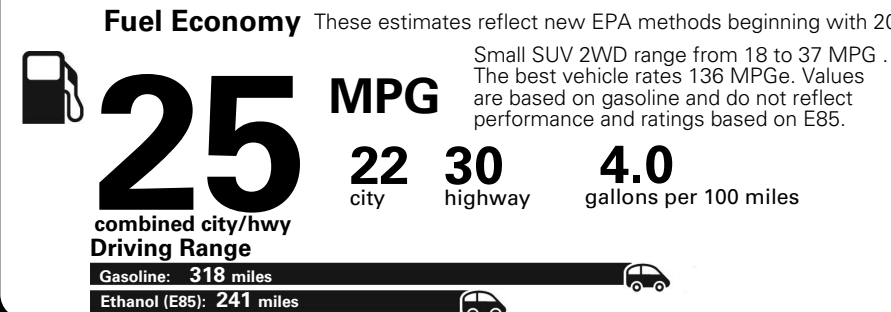

MANUFACTURER'S SUGGESTED RETAIL PRICE OF THIS MODEL INCLUDING DEALER PREPARATION

**Base Price: \$21,845**

**JEOP RENEGADE LATITUDE 4X2**  
**Exterior Color:** Black Exterior Paint  
**Interior Color:** Black Interior Colors  
**Interior:** Premium Cloth Bucket Seats  
**Engine:** 2.4-Liter I4 MultiAir® Engine  
**Transmission:** 9-Speed 948TE Automatic Transmission

## Fuel Economy and Environment

**Flexible Fuel Vehicle  
 Gasoline-Ethanol (E85)**

**You spend \$500**  
 in fuel costs over 5 years compared to the average new vehicle.

**Annual fuel cost \$1,450**

Actual results will vary for many reasons, including driving conditions and how you drive and maintain your vehicle. The average new vehicle gets 27 MPG and cost \$6,750 to fuel over 5 years. Cost estimates are based on 15,000 miles per year at \$2.40 per gallon. This is a dual fueled automobile. MPGe is miles per gasoline gallon equivalent. Vehicle emissions are a significant cause of climate change and smog.