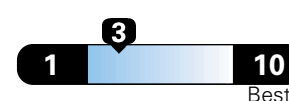

You spend

\$500

in fuel costs over 5 years compared to the average new vehicle.

Annual fuel cost **\$1,450**

Fuel Economy & Greenhouse Gas Rating (tailpipe only)

Smog Rating (tailpipe only)

This vehicle emits 357 grams CO2 per mile. The best emits 0 grams per mile (tailpipe only). Producing and distributing fuel also creates emissions; learn more at fuelconomy.gov.