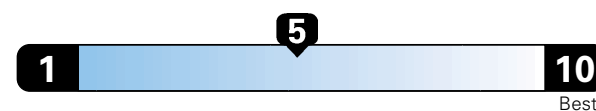

2018 MODEL YEAR

Jeep RENEGADE LATITUDE FWD

For more information visit: www.jeep.com
or call 1-877-IAM-JEEP

FCA US LLC

THIS VEHICLE IS MANUFACTURED TO MEET SPECIFIC UNITED STATES REQUIREMENTS. THIS VEHICLE IS NOT MANUFACTURED FOR SALE OR REGISTRATION OUTSIDE OF THE UNITED STATES.

MANUFACTURER'S SUGGESTED RETAIL PRICE OF THIS MODEL INCLUDING DEALER PREPARATION

Base Price: **$21,845**

JEOP RENEGADE LATITUDE 4X2

Exterior Color: Granite Crystal Metallic Clear-Coat Exterior Paint

Interior Color: Black Interior Colors

Interior: Premium Cloth Bucket Seats

Engine: 2.4-Liter I4 MultiAir® Engine

Transmission: 9-Speed 948TE Automatic Transmission

STANDARD EQUIPMENT (UNLESS REPLACED BY OPTIONAL EQUIPMENT)

FUNCTIONAL/SAFETY FEATURES

- Advanced Multistage Front Airbags
- Supplemental Side-Curtain Front and Rear Airbags
- Supplemental Front Seat-Mounted Side Airbags
- ParkView® Rear Back Up Camera
- Keyless Go Push Button Start
- Anti-Lock 4-Wheel Disc Brakes
- Electric Park Brake
- Electronic Stability Control
- Electronic Roll Mitigation
- All Speed Traction Control
- Speed Control
- Electric Power Steering
- Capless Fuel Fill
- Daytime Running Lamp System
- Hill Start Assist
- Tire Pressure Monitoring Display
- Rear Window Wiper / Washer
- Variable Intermittent Windshield Wipers

INTERIOR FEATURES