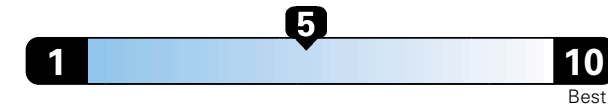

2018 MODEL YEAR

Jeep® RENEGADE LATITUDE FWD

For more information visit: www.jeep.com
or call 1-877-IAM-JEEP

FCA US LLC

THIS VEHICLE IS MANUFACTURED TO MEET SPECIFIC UNITED STATES REQUIREMENTS. THIS VEHICLE IS NOT MANUFACTURED FOR SALE OR REGISTRATION OUTSIDE OF THE UNITED STATES.

MANUFACTURER'S SUGGESTED RETAIL PRICE OF THIS MODEL INCLUDING DEALER PREPARATION

Base Price: $21,945

JEOP RENEGADE LATITUDE 4X2
Exterior Color: Alpine White Exterior Paint
Interior Color: Black Interior Colors
Interior: Premium Cloth Bucket Seats
Engine: 2.4L I4 M-Air Engine
Transmission: 9-Speed 948TE Automatic Transmission

STANDARD EQUIPMENT (UNLESS REPLACED BY OPTIONAL EQUIPMENT)
FUNCTIONAL/SAFETY FEATURES

- Advanced Multistage Front Airbags
- Supplemental Side-Curtain Front and Rear Airbags
- Supplemental Front Seat-Mounted Side Airbags
- ParkView® Rear Back Up Camera
- Keyless Go Push Button Start
- Anti-Lock 4-Wheel Disc Brakes
- Electric Park Brake
- Electronic Stability Control
- Electronic Roll Mitigation
- All Speed Traction Control
- Speed Control
- Electric Power Steering
- Capless Fuel Fill
- Daytime Running Lamp System
- Hill Start Assist
- Tire Pressure Monitoring Display
- Rear Window Wiper / Washer
- Variable Intermittent Windshield Wipers

INTERIOR FEATURES