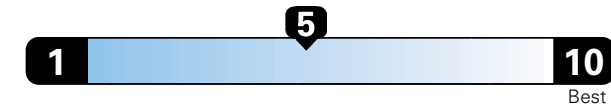

MANUFACTURER'S SUGGESTED RETAIL PRICE OF THIS MODEL INCLUDING DEALER PREPARATION

Base Price: \$21,945

JEOP RENEGADE LATITUDE 4X2
Exterior Color: Granite Crystal Metallic Clear-Coat Exterior Paint
Interior Color: Black Interior Colors
Interior: Deluxe Cloth High-Back Bucket Seats
Engine: 2.4-Liter I4 MultiAir® Engine
Transmission: 9-Speed 948TE Automatic Transmission

Fuel Economy and Environment

Flexible Fuel Vehicle
 Gasoline-Ethanol (E85)

You spend \$500
 in fuel costs over 5 years compared to the average new vehicle.

Annual fuel cost \$1,450

Fuel Economy & Greenhouse Gas Rating (tailpipe only)