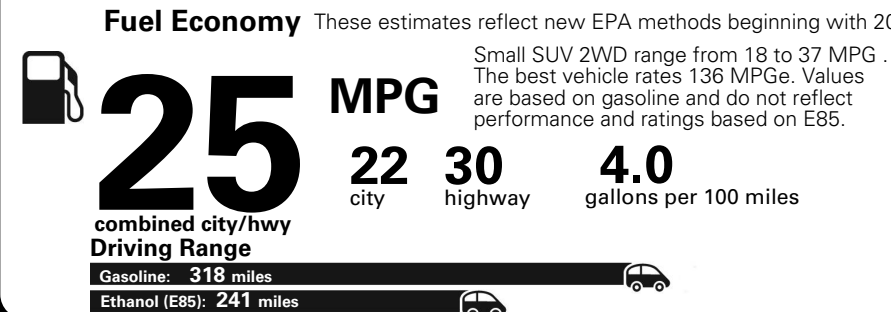

Deluxe Cloth High-Back Bucket Seats
Altitude Package
Black Accent Stitching
Exterior Mirrors with Turn Signals
18-Inch x 8.0-Inch Gloss Black Wheels
225/55R18 All Season Tires
Black Day Light Opening Moldings
Gloss Black Badging
Gloss Black Rear Fascia Applique
Gloss Black Instrument Panel Bezels
Premium Door Trim Panel

Passive Entry Remote-Start Package $395
Passive Entry / Keyless Go™

Remote-Start System (N/A w/Manual Transmission)
2.4-Liter I4 MultiAir® Engine $1,530

Flex Fuel Vehicle
Gloss Black Steering Wheel Bezel
Federal Emissions

Destination Charge $1,445

TOTAL PRICE: * $26,110

WARRANTY COVERAGE
5-year or 60,000-mile Powertrain Limited Warranty.
3-year or 36,000-mile Basic Limited Warranty.
Ask Dealer for a copy of the limited warranties or see your owner's manual for details.

**5 YEAR / 60,000 MILE
POWERTRAIN WARRANTY**

Assembly Point/Port of Entry: SAN DIEGO, CALIF., U.S.A. S.L. SHIP TO: SOLD TO:

VIN: ZAC-CJABB0JP-H21140 L4-VON: 6554 0509

THIS LABEL IS ADDED TO THIS VEHICLE TO COMPLY WITH FEDERAL LAW. THE LABEL CANNOT BE REMOVED OR ALTERED PRIOR TO DELIVERY TO THE ULTIMATE PURCHASER.

* STATE AND/OR LOCAL TAXES IF ANY, LICENSE AND TITLE FEES AND DEALER SUPPLIED AND INSTALLED OPTIONS AND ACCESSORIES ARE NOT INCLUDED IN THIS PRICE. DISCOUNT, IF ANY, IS BASED ON PRICE OF OPTIONS IF PURCHASED SEPARATELY.

Fuel Economy and Environment

Flexible Fuel Vehicle
Gasoline-Ethanol (E85)

You spend $500
in fuel costs over 5 years compared to the average new vehicle.

Annual fuel cost $1,450

Fuel Economy & Greenhouse Gas Rating (tailpipe only)

Smog Rating (tailpipe only)

This vehicle emits 357 grams CO2 per mile. The best emits 0 grams per mile (tailpipe only). Producing and distributing fuel also creates emissions; learn more at fuelconomy.gov.

Actual results will vary for many reasons, including driving conditions and how you drive and maintain your vehicle. The average new vehicle gets 27 MPG and cost $6,750 to fuel over 5 years. Cost estimates are based on 15,000 miles per year at $2.40 per gallon. This is a dual fueled automobile. MPGe is miles per gasoline gallon equivalent. Vehicle emissions are a significant cause of climate change and smog.

fuelconomy.gov

Calculate personalized estimates and compare vehicles

GOVERNMENT 5-STAR SAFETY RATINGS

This vehicle has not been rated by the government for frontal crash, side crash or rollover risk.

Source: National Highway Traffic Safety Administration (NHTSA)
www.safercar.gov or 1-888-327-4236

PARTS CONTENT INFORMATION

FOR VEHICLES IN THIS CARLINE:
U.S./CANADIAN PARTS CONTENT: 22%
MAJOR SOURCES OF FOREIGN PARTS CONTENT:

ITALY : 62%
NOTE: PARTS CONTENT DOES NOT INCLUDE FINAL ASSEMBLY, DISTRIBUTION, OR OTHER NON-PARTS COSTS.

FOR THIS VEHICLE:
FINAL ASSEMBLY POINT:
MELFI, ITALY
COUNTRY OF ORIGIN:
ENGINE: UNITED STATES
TRANSMISSION: UNITED STATES

VEHICLE PROTECTION
A PRODUCT OF FCA US LLC

Ask for Mopar Vehicle Protection for your vehicle. We Built It. We Back It.