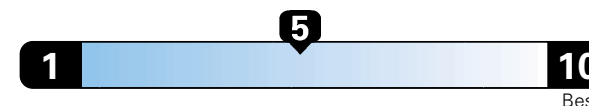

4.0 gallons per 100 miles

You spend

\$500

in fuel costs over 5 years compared to the average new vehicle.

Annual fuel cost

\$1,450

Fuel Economy & Greenhouse Gas Rating (tailpipe only)

This vehicle emits 357 grams CO2 per mile. The best emits 0 grams per mile (tailpipe only). Producing and distributing fuel also creates emissions; learn more at fuelconomy.gov.