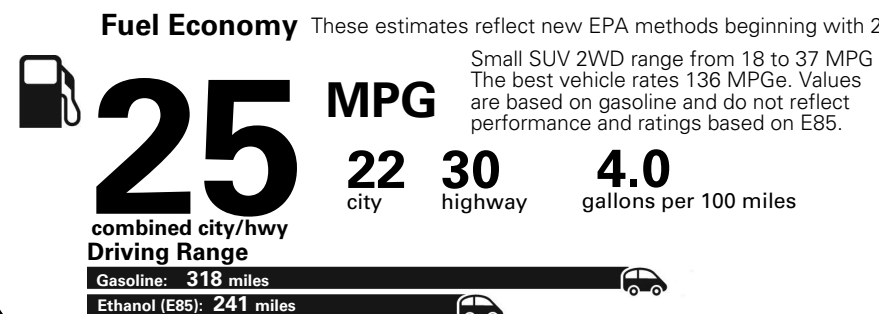

MANUFACTURER'S SUGGESTED RETAIL PRICE OF THIS MODEL INCLUDING DEALER PREPARATION

Base Price: \$21,945

JEOP RENEGADE LATITUDE 4X2
Exterior Color: Black Exterior Paint
Interior Color: Black Interior Colors
Interior: Premium Cloth Bucket Seats
Engine: 2.4-Liter I4 MultiAir® Engine
Transmission: 9-Speed 948TE Automatic Transmission

For more information visit: www.jeep.com
 or call 1-877-IAM-JEEP

FCA US LLC

Fuel Economy and Environment

E85 Flexible Fuel Vehicle Gasoline-Ethanol (E85)

You spend \$500
 in fuel costs over 5 years compared to the average new vehicle.