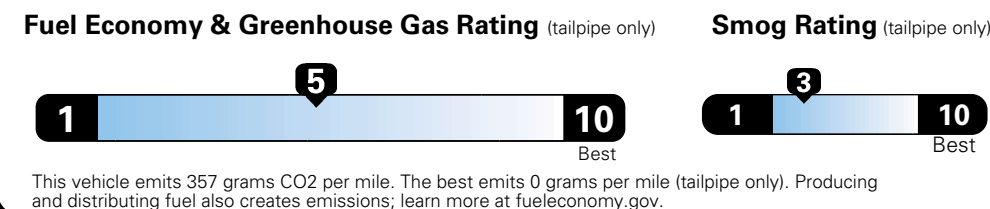

MANUFACTURER'S SUGGESTED RETAIL PRICE OF THIS MODEL INCLUDING DEALER PREPARATION

Base Price: \$21,945

JEOP RENEGADE LATITUDE 4X2
Exterior Color: Alpine White Exterior Paint
Interior Color: Black Interior Colors
Interior: Premium Cloth Bucket Seats
Engine: 2.4-Liter I4 MultiAir® Engine
Transmission: 9-Speed 948TE Automatic Transmission

For more information visit: www.jeep.com
 or call 1-877-IAM-JEEP

FCA US LLC

Fuel Economy and Environment

**Flexible Fuel Vehicle
 Gasoline-Ethanol (E85)**

**You spend
 \$500**
 in fuel costs
 over 5 years
 compared to the
 average new vehicle.

**Annual fuel cost
 \$1,450**

Actual results will vary for many reasons, including driving conditions and how you drive and maintain your vehicle. The average new vehicle gets 27 MPG and cost \$6,750 to fuel over 5 years. Cost estimates are based on 15,000 miles per year at \$2.40 per gallon. This is a dual fueled automobile. MPGe is miles per gasoline gallon equivalent. Vehicle emissions are a significant cause of climate change and smog.