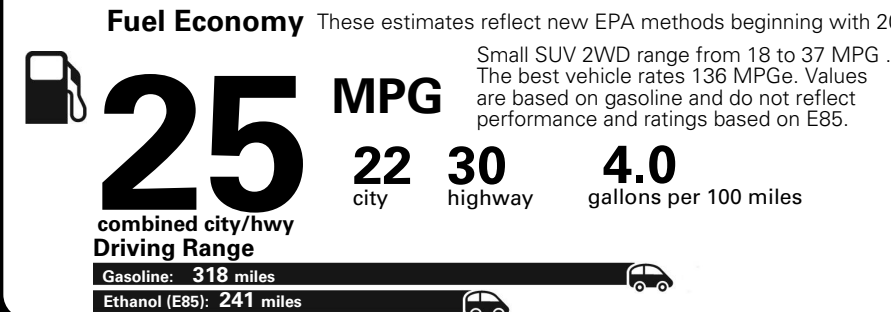

MANUFACTURER'S SUGGESTED RETAIL PRICE OF THIS MODEL INCLUDING DEALER PREPARATION

Base Price: \$21,945

JEEP RENEGADE LATITUDE 4X2
Exterior Color: Alpine White Exterior Paint
Interior Color: Black Interior Colors
Interior: Premium Cloth Bucket Seats
Engine: 2.4-Liter I4 MultiAir® Engine
Transmission: 9-Speed 948TE Automatic Transmission
STANDARD EQUIPMENT (UNLESS REPLACED BY OPTIONAL EQUIPMENT)

Fuel Economy and Environment

Flexible Fuel Vehicle
Gasoline-Ethanol (E85)

You spend \$500
 in fuel costs
 over 5 years
 compared to the
 average new vehicle.

Annual fuel cost \$1,450

Fuel Economy & Greenhouse Gas Rating (tailpipe only)