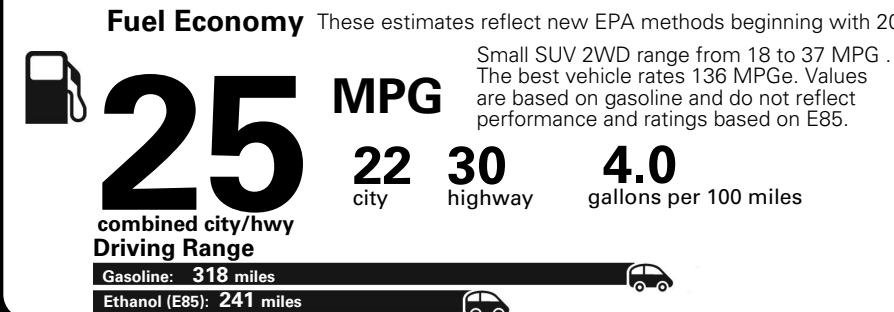

Passive Entry Remote-Start Package $395
Passive Entry / Keyless Go™
Remote-Start System (N/A w/Manual Transmission)

2.4-Liter I4 MultiAir® Engine $1,530
Flex Fuel Vehicle

My Sky™ Power Retractable / Removable Panels $1,495
Gloss Black Steering Wheel Bezel
Federal Emissions

Destination Charge $1,445

TOTAL PRICE: * $27,605

WARRANTY COVERAGE
5-year or 60,000-mile Powertrain Limited Warranty.
3-year or 36,000-mile Basic Limited Warranty.
Ask Dealer for a copy of the limited warranties or see your owner's manual for details.

**5 YEAR / 60,000 MILE
POWERTRAIN WARRANTY**

Assembly Point/Port of Entry: BALTIMORE, MARYLAND, U.S.A. S.L. SHIP TO: SOLD TO:
VIN: ZAC-CJABB0JP-H55708 L4-VON: 1416 0617

THIS LABEL IS ADDED TO THIS VEHICLE TO COMPLY WITH FEDERAL LAW. THE LABEL CANNOT BE REMOVED OR ALTERED PRIOR TO DELIVERY TO THE ULTIMATE PURCHASER.

* STATE AND/OR LOCAL TAXES IF ANY, LICENSE AND TITLE FEES AND DEALER SUPPLIED AND INSTALLED OPTIONS AND ACCESSORIES ARE NOT INCLUDED IN THIS PRICE. DISCOUNT, IF ANY, IS BASED ON PRICE OF OPTIONS IF PURCHASED SEPARATELY.

Fuel Economy and Environment

**Flexible Fuel Vehicle
Gasoline-Ethanol (E85)**

**You spend
$500
in fuel costs
over 5 years**
compared to the average new vehicle.

**Annual fuel cost
$1,450**