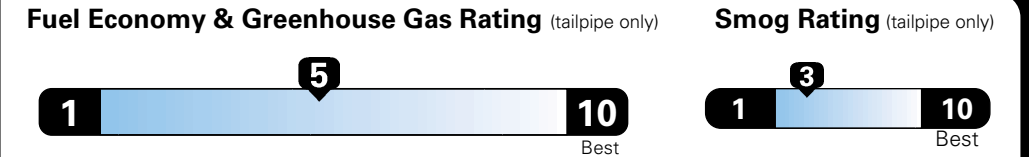

MANUFACTURER'S SUGGESTED RETAIL PRICE OF THIS MODEL INCLUDING DEALER PREPARATION

Base Price: \$21,945

JEEP RENEGADE LATITUDE 4X2
Exterior Color: Alpine White Exterior Paint
Interior Color: Black Interior Colors
Interior: Deluxe Cloth High-Back Bucket Seats
Engine: 2.4-Liter I4 MultiAir® Engine
Transmission: 9-Speed 948TE Automatic Transmission

Fuel Economy and Environment

**Flexible Fuel Vehicle
 Gasoline-Ethanol (E85)**

**You spend
 \$500
 in fuel costs
 over 5 years**
 compared to the average new vehicle.

**Annual fuel cost
 \$1,450**

This vehicle emits 357 grams CO2 per mile. The best emits 0 grams per mile (tailpipe only). Producing and distributing fuel also creates emissions; learn more at fuelconomy.gov.

Actual results will vary for many reasons, including driving conditions and how you drive and maintain your vehicle. The average new vehicle gets 27 MPG and cost \$6,750 to fuel over 5 years. Cost estimates are based on 15,000 miles per year at \$2.40 per gallon. This is a dual fueled automobile. MPGe is miles per gasoline gallon equivalent. Vehicle emissions are a significant cause of climate change and smog.