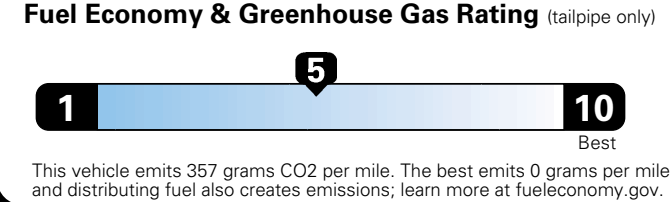

MANUFACTURER'S SUGGESTED RETAIL PRICE OF THIS MODEL INCLUDING DEALER PREPARATION

Base Price: \$21,945

JEOP RENEGADE LATITUDE 4X2
Exterior Color: Jetset Blue Exterior Paint
Interior Color: Black Interior Colors
Interior: Deluxe Cloth High-Back Bucket Seats
Engine: 2.4-Liter I4 MultiAir® Engine
Transmission: 9-Speed 948TE Automatic Transmission

EPA DOT Fuel Economy and Environment

Flexible Fuel Vehicle Gasoline-Ethanol (E85)

You spend \$500 in fuel costs over 5 years compared to the average new vehicle.

Annual fuel cost \$1,450

Actual results will vary for many reasons, including driving conditions and how you drive and maintain your vehicle. The average new vehicle gets 27 MPG and cost \$6,750 to fuel over 5 years. Cost estimates are based on 15,000 miles per year at \$2.40 per gallon. This is a dual fueled automobile. MPGe is miles per gasoline gallon equivalent. Vehicle emissions are a significant cause of climate change and smog.