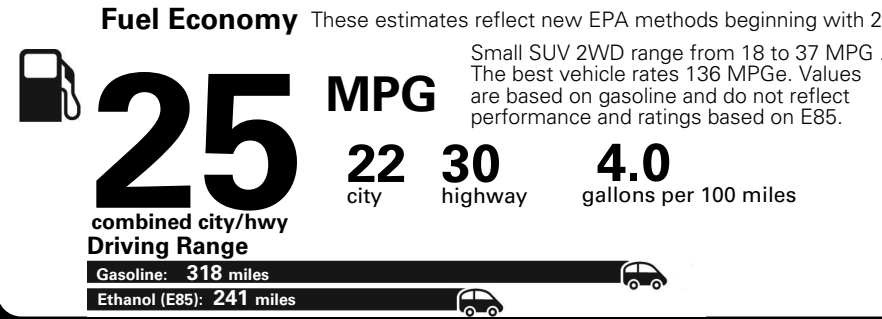

MANUFACTURER'S SUGGESTED RETAIL PRICE OF THIS MODEL INCLUDING DEALER PREPARATION

Base Price: \$21,945

JEOP RENEGADE LATITUDE 4X2
Exterior Color: Jetset Blue Exterior Paint
Interior Color: Black Interior Colors
Interior: Deluxe Cloth High-Back Bucket Seats
Engine: 2.4-Liter I4 MultiAir® Engine
Transmission: 9-Speed 948TE Automatic Transmission

EPA DOT Fuel Economy and Environment

Flexible Fuel Vehicle Gasoline-Ethanol (E85)

You spend \$500 in fuel costs over 5 years compared to the average new vehicle.

Annual fuel cost \$1,450

Actual results will vary for many reasons, including driving conditions and how you drive and maintain your vehicle. The average new vehicle gets 27 MPG and cost \$6,750 to fuel over 5 years. Cost estimates are based on 15,000 miles per year at \$2.40 per gallon. This is a dual fueled automobile. MPGe is miles per gasoline gallon equivalent. Vehicle emissions are a significant cause of climate change and smog.