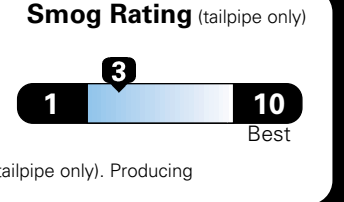

EPA DOT Fuel Economy and Environment

Flexible Fuel Vehicle Gasoline-Ethanol (E85)

You spend \$500 in fuel costs over 5 years compared to the average new vehicle.

Annual fuel cost \$1,450

Actual results will vary for many reasons, including driving conditions and how you drive and maintain your vehicle. The average new vehicle gets 27 MPG and cost \$6,750 to fuel over 5 years. Cost estimates are based on 15,000 miles per year at \$2.40 per gallon. This is a dual fueled automobile. MPGe is miles per gasoline gallon equivalent. Vehicle emissions are a significant cause of climate change and smog.