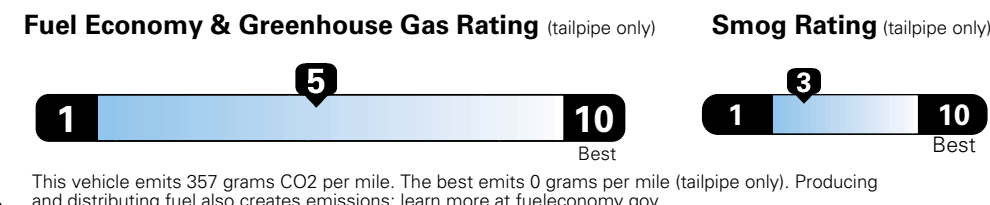

MANUFACTURER'S SUGGESTED RETAIL PRICE OF THIS MODEL INCLUDING DEALER PREPARATION

Base Price: \$21,945

JEOP RENEGADE LATITUDE 4X2
Exterior Color: Granite Crystal Metallic Clear-Coat Exterior Paint
Interior Color: Black Interior Colors
Interior: Premium Cloth Bucket Seats
Engine: 2.4-Liter I4 MultiAir® Engine
Transmission: 9-Speed 948TE Automatic Transmission

For more information visit: www.jeep.com
 or call 1-877-IAM-JEEP

FCA US LLC

Fuel Economy and Environment

**E85 Flexible Fuel Vehicle
 Gasoline-Ethanol (E85)**

You spend \$500
 in fuel costs over 5 years compared to the average new vehicle.

Annual fuel cost \$1,450

Actual results will vary for many reasons, including driving conditions and how you drive and maintain your vehicle. The average new vehicle gets 27 MPG and cost \$6,750 to fuel over 5 years. Cost estimates are based on 15,000 miles per year at \$2.40 per gallon. This is a dual fueled automobile. MPGe is miles per gasoline gallon equivalent. Vehicle emissions are a significant cause of climate change and smog.