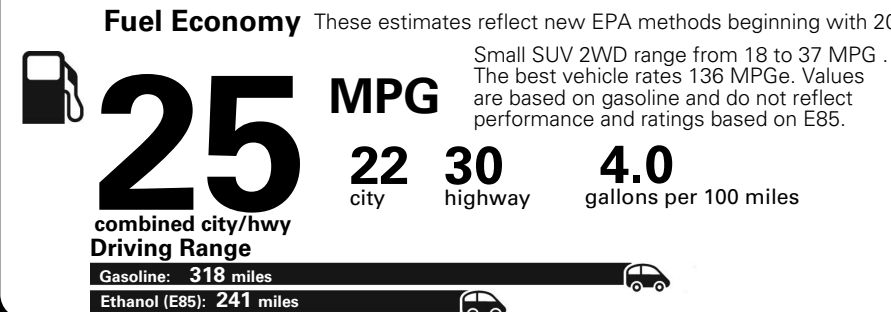

MANUFACTURER'S SUGGESTED RETAIL PRICE OF THIS MODEL INCLUDING DEALER PREPARATION

Base Price: \$21,945

JEOP RENEGADE LATITUDE 4X2
Exterior Color: Granite Crystal Metallic Clear-Coat Exterior Paint
Interior Color: Black Interior Colors
Interior: Deluxe Cloth High-Back Bucket Seats
Engine: 2.4-Liter I4 MultiAir® Engine
Transmission: 9-Speed 948TE Automatic Transmission
STANDARD EQUIPMENT (UNLESS REPLACED BY OPTIONAL EQUIPMENT)

Fuel Economy and Environment

E85 Flexible Fuel Vehicle Gasoline-Ethanol (E85)

You spend \$500
 in fuel costs over 5 years compared to the average new vehicle.

Annual fuel cost \$1,450

Fuel Economy & Greenhouse Gas Rating (tailpipe only)