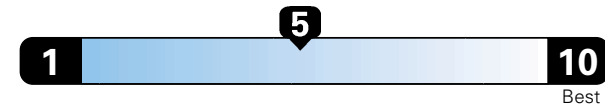

MANUFACTURER'S SUGGESTED RETAIL PRICE OF THIS MODEL INCLUDING DEALER PREPARATION

Base Price: \$21,945

JEOP RENEGADE LATITUDE 4X2
Exterior Color: Granite Crystal Metallic Clear-Coat Exterior Paint
Interior Color: Black Interior Colors
Interior: Deluxe Cloth High-Back Bucket Seats
Engine: 2.4-Liter I4 MultiAir® Engine
Transmission: 9-Speed 948TE Automatic Transmission
STANDARD EQUIPMENT (UNLESS REPLACED BY OPTIONAL EQUIPMENT)

Fuel Economy and Environment

E85 Flexible Fuel Vehicle Gasoline-Ethanol (E85)

You spend \$500
 in fuel costs over 5 years compared to the average new vehicle.

Annual fuel cost \$1,450

Fuel Economy & Greenhouse Gas Rating (tailpipe only)