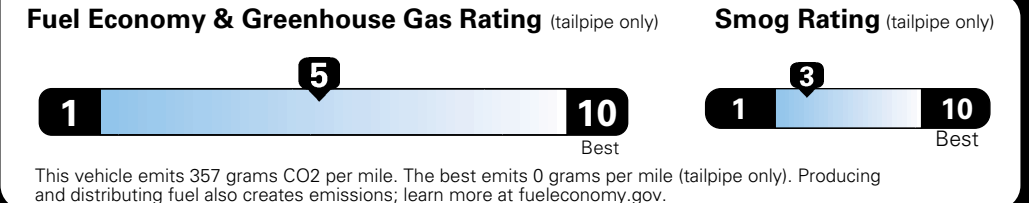

MANUFACTURER'S SUGGESTED RETAIL PRICE OF THIS MODEL INCLUDING DEALER PREPARATION

**Base Price: \$21,945**

**JEOP RENEGADE LATITUDE 4X2**  
**Exterior Color:** Black Exterior Paint  
**Interior Color:** Black / Ski Gray Interior Color  
**Interior:** Premium Cloth Bucket Seats  
**Engine:** 2.4-Liter I4 MultiAir® Engine  
**Transmission:** 9-Speed 948TE Automatic Transmission

## Fuel Economy and Environment

**Flexible Fuel Vehicle  
Gasoline-Ethanol (E85)**

**You spend  
\$500  
in fuel costs  
over 5 years  
compared to the  
average new vehicle.**

**Annual fuel cost  
\$1,450**

Actual results will vary for many reasons, including driving conditions and how you drive and maintain your vehicle. The average new vehicle gets 27 MPG and cost \$6,750 to fuel over 5 years. Cost estimates are based on 15,000 miles per year at \$2.40 per gallon. This is a dual fueled automobile. MPGe is miles per gasoline gallon equivalent. Vehicle emissions are a significant cause of climate change and smog.