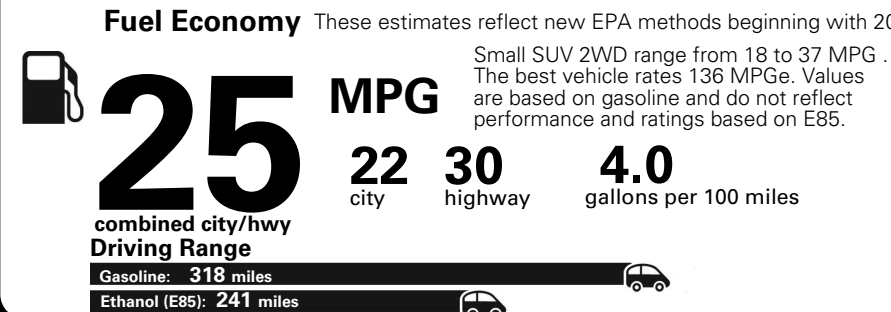

TOTAL PRICE: * $25,960

WARRANTY COVERAGE
5-year or 60,000-mile Powertrain Limited Warranty.
3-year or 36,000-mile Basic Limited Warranty.
Ask Dealer for a copy of the limited warranties or see your owner's manual for details.

**5 YEAR / 60,000 MILE
POWERTRAIN WARRANTY**

Assembly Point/Port of Entry: HOUSTON, TEXAS, U.S.A. S.L. SHIP TO: SOLD TO:
VIN: ZAC-CJABB0JP-H82858 L4-VON: 2561 0729

THIS LABEL IS ADDED TO THIS VEHICLE TO COMPLY WITH FEDERAL LAW. THE LABEL CANNOT BE REMOVED OR ALTERED PRIOR TO DELIVERY TO THE ULTIMATE PURCHASER.

* STATE AND/OR LOCAL TAXES IF ANY, LICENSE AND TITLE FEES AND DEALER SUPPLIED AND INSTALLED OPTIONS AND ACCESSORIES ARE NOT INCLUDED IN THIS PRICE. DISCOUNT, IF ANY, IS BASED ON PRICE OF OPTIONS IF PURCHASED SEPARATELY.

Fuel Economy and Environment

**Flexible Fuel Vehicle
Gasoline-Ethanol (E85)**