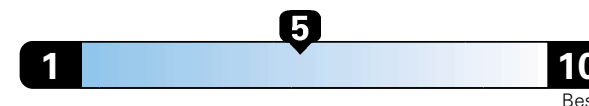

2018 MODEL YEAR

Jeep RENEGADE LATITUDE FWD

For more information visit: www.jeep.com
or call 1-877-IAM-JEEP

FCA US LLC

THIS VEHICLE IS MANUFACTURED TO MEET SPECIFIC UNITED STATES REQUIREMENTS. THIS VEHICLE IS NOT MANUFACTURED FOR SALE OR REGISTRATION OUTSIDE OF THE UNITED STATES.

MANUFACTURER'S SUGGESTED RETAIL PRICE OF THIS MODEL INCLUDING DEALER PREPARATION

Base Price: **$21,945**

JEOP RENEGADE LATITUDE 4X2

Exterior Color: Glacier Metallic Exterior Paint

Interior Color: Black / Ski Gray Interior Color

Interior: Premium Cloth Bucket Seats

Engine: 2.4L I4 M-Air Engine

Transmission: 9-Speed 948TE Automatic Transmission

STANDARD EQUIPMENT (UNLESS REPLACED BY OPTIONAL EQUIPMENT)

FUNCTIONAL/SAFETY FEATURES

- Advanced Multistage Front Airbags
- Supplemental Side-Curtain Front and Rear Airbags
- Supplemental Front Seat-Mounted Side Airbags
- ParkView® Rear Back Up Camera
- Keyless Go Push Button Start
- Anti-Lock 4-Wheel Disc Brakes
- Electric Park Brake
- Electronic Stability Control
- Electronic Roll Mitigation
- All Speed Traction Control
- Speed Control
- Electric Power Steering
- Capless Fuel Fill
- Daytime Running Lamp System
- Hill Start Assist
- Tire Pressure Monitoring Display
- Rear Window Wiper / Washer
- Variable Intermittent Windshield Wipers

INTERIOR FEATURES