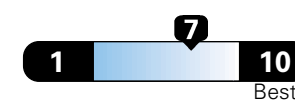

Smog Rating (tailpipe only)

This vehicle emits 357 grams CO2 per mile. The best emits 0 grams per mile (tailpipe only). Producing and distributing fuel also creates emissions; learn more at fuelconomy.gov.

Actual results will vary for many reasons, including driving conditions and how you drive and maintain your vehicle. The average new vehicle gets 27 MPG and cost $6,750 to fuel over 5 years. Cost estimates are based on 15,000 miles per year at $2.40 per gallon. MPGe is miles per gasoline gallon equivalent. Vehicle emissions are a significant cause of climate change and smog.

fuelconomy.gov

Calculate personalized estimates and compare vehicles

Smartphone
QR Code