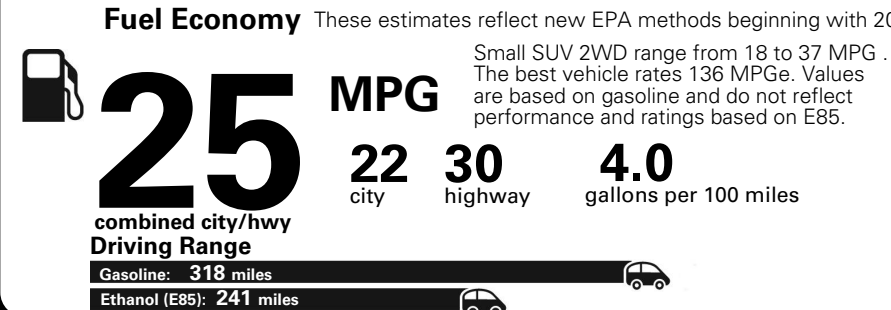

$745
Cold Weather Group
All-Season Floor Mats
Heated Front Seats
Heated Steering Wheel
Rain Sensitive Windshield Wipers
Windshield Wiper De-Icer
$395
Passive Entry Remote-Start Package
Passive Entry / Keyless Go™
Remote-Start System (N/A w/Manual Transmission)
$1,530
2.4-Liter I4 MultiAir® Engine
Flex Fuel Vehicle
Gloss Black Steering Wheel Bezel
Federal Emissions

Destination Charge $1,495

TOTAL PRICE: * $26,905

WARRANTY COVERAGE
5-year or 60,000-mile Powertrain Limited Warranty.
3-year or 36,000-mile Basic Limited Warranty.
Ask Dealer for a copy of the limited warranties or see your owner's manual for details.

**5 YEAR / 60,000 MILE
POWERTRAIN WARRANTY**

Assembly Point/Port of Entry: BALTIMORE, MARYLAND, U.S.A. S.L. SHIP TO: SOLD TO:
VIN: ZAC-CJABB0JP-H86408 L4-VON: 8373 0716

THIS LABEL IS ADDED TO THIS VEHICLE TO COMPLY WITH FEDERAL LAW. THE LABEL CANNOT BE REMOVED OR ALTERED PRIOR TO DELIVERY TO THE ULTIMATE PURCHASER.

* STATE AND/OR LOCAL TAXES IF ANY, LICENSE AND TITLE FEES AND DEALER SUPPLIED AND INSTALLED OPTIONS AND ACCESSORIES ARE NOT INCLUDED IN THIS PRICE. DISCOUNT, IF ANY, IS BASED ON PRICE OF OPTIONS IF PURCHASED SEPARATELY.

Fuel Economy and Environment

E85 Flexible Fuel Vehicle Gasoline-Ethanol (E85)

You spend $500
in fuel costs over 5 years compared to the average new vehicle.

Annual fuel cost $1,450