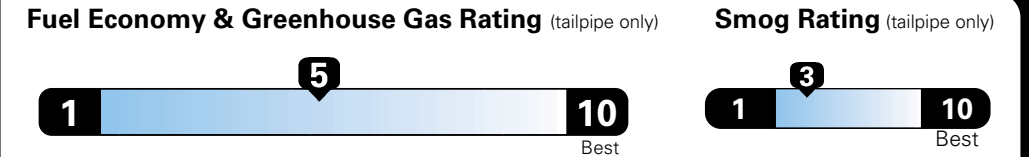

MANUFACTURER'S SUGGESTED RETAIL PRICE OF THIS MODEL INCLUDING DEALER PREPARATION

Base Price: \$21,945

JEOP RENEGADE LATITUDE 4X2
Exterior Color: Jetset Blue Exterior Paint
Interior Color: Black Interior Colors
Interior: Deluxe Cloth High-Back Bucket Seats
Engine: 2.4-Liter I4 MultiAir® Engine
Transmission: 9-Speed 948TE Automatic Transmission
STANDARD EQUIPMENT (UNLESS REPLACED BY OPTIONAL EQUIPMENT)

Fuel Economy and Environment

E85 Flexible Fuel Vehicle Gasoline-Ethanol (E85)

You spend \$500
 in fuel costs over 5 years compared to the average new vehicle.

Annual fuel cost \$1,450

This vehicle emits 357 grams CO2 per mile. The best emits 0 grams per mile (tailpipe only). Producing and distributing fuel also creates emissions; learn more at fuelconomy.gov.

Actual results will vary for many reasons, including driving conditions and how you drive and maintain your vehicle. The average new vehicle gets 27 MPG and cost \$6,750 to fuel over 5 years. Cost estimates are based on 15,000 miles per year at \$2.40 per gallon. This is a dual fueled automobile. MPGe is miles per gasoline gallon equivalent. Vehicle emissions are a significant cause of climate change and smog.